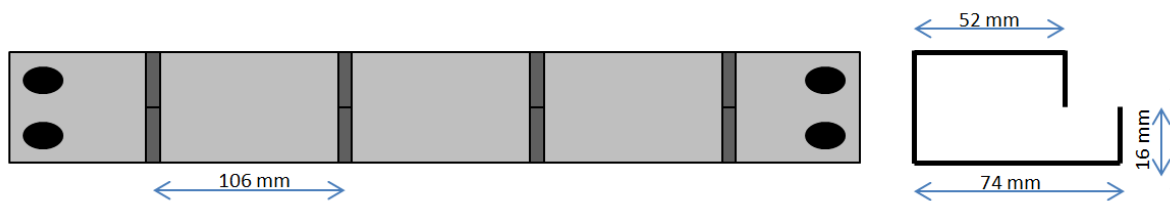

Datasheet

1U Cable Management Metal, 4 Rings 52/74 mm Black or Grey

Description

- Metal panel 19 inch x 1U (483 x 44mm)
- 4 rings, depth 52/74mm
- Color : Black RAL 9004 or Grey RAL 7035

Dimensions

Product No: