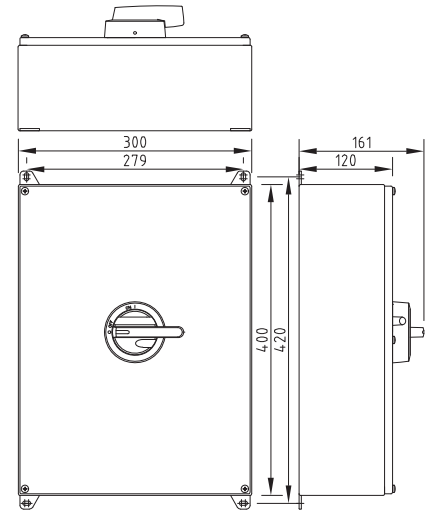

Switch delivered with following cable glands:

Type	A	Cable glands	Cable size mm
KUA	16	M25	11-16
	25	M25	11-16
	32	M40	19-27
	63	M40	19-27

ATEX SAFETY SWITCHES 16-125 A

ATEX

- ATEX cable glands included
- Conforming to Directive 2014/34/EU, EN 60079-0 (2012), EN 60079-31 (2014)
- Suitable for use in Zone 22 (Category 3D)
- IP66
- Frontal impact test of 7J
- Operating temperature -20°C - +40°C
- Padlockable

A3EX

A2EX

H23EX

H32EX

H02EX

Type	AC-23 / 400V	AC-23 / 690 V	Poles	Enclosure	EAN code 6419410...	E-NO	Weight kg
Aluminium enclosures							
KUA 316U 1.VEX	20 A / 7,5 kW	20 A / 15 kW	3P	A2EX	...305836	3602802	0,8
KUA 332U 1.VEX	32 A / 15 kW	25 A / 22 kW			...305843	3602806	2,0
KUA 363U 1.VEX	63 A / 30 kW	40 A / 37 kW			...305850	3602810	2,0
Stainless steel enclosures							
KUR 316T 1.VEX	20 A / 7,5 kW	20 A / 15 kW	3P	H23EX	...305904	3602804	1,2
KUR 332T 1.VEX	32 A / 15 kW	25 A / 22 kW		H32EX	...305911	3602808	2,3
KUR 363T 1.VEX	63 A / 30 kW	40 A / 37 kW		H32EX	...305928	3602812	2,3
KUR 3125VT 1.VEX	125 A / 55 kW	125 A / 90 kW		H02EX	...305935	3602822	8,5

Switch delivered with following cable glands:

Type	A	Cable glands	Cable size mm
KUA_EX	16	M25	11-16
	32	M40	19-27
KUR_EX	63	M40	19-27
	125	M50	24-35