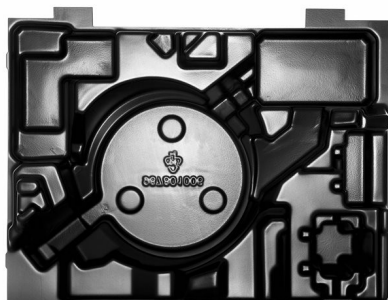

HD Box Insert 16 - 1 pc | Inserts for HEAVY DUTY™ boxes

- Blow molded inserts to fit Milwaukee® HD boxes.
- Securely locates and protects tools, batteries, chargers and accessories for storage and transportation.

Article Number	4932453858
Fits Milwaukee® kits	M18 CCS55-502X
HD Box Insert	16
HD Box Size	3
Pack quantity	1