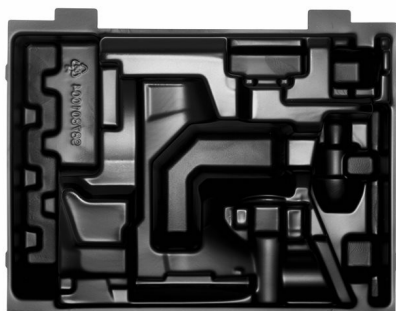

HD Box Insert 14 - 1 pc | Inserts for HEAVY DUTY™ boxes

- Blow molded inserts to fit Milwaukee® HD boxes.
- Securely locates and protects tools, batteries, chargers and accessories for storage and transportation.

Article Number	4932453856
Fits Milwaukee® kits	M18 CHPX-502X
HD Box Insert	14
HD Box Size	3
Pack quantity	1