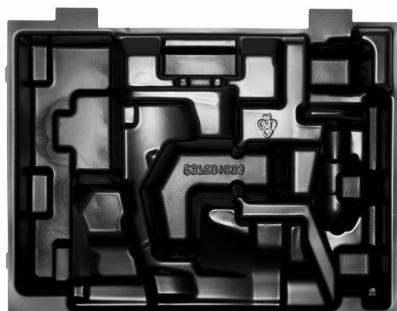

HD Box Insert 13 - 1 pc | Inserts for HEAVY DUTY™ boxes

- Blow molded inserts to fit Milwaukee® HD boxes.
- Securely locates and protects tools, batteries, chargers and accessories for storage and transportation.

Article Number	4932453855
Fits Milwaukee Kits	M18 CHX-502X
HD Box Insert	13
HD Box Size	3
Pack quantity	1