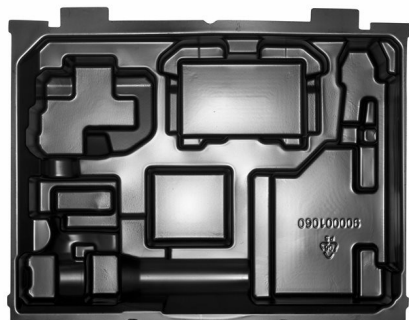

HD Box Insert 11 - 1 pc | Inserts for HEAVY DUTY™ boxes

- Blow molded inserts to fit Milwaukee® HD boxes.
- Securely locates and protects tools, batteries, chargers and accessories for storage and transportation.

Article Number	4932453510
Fits Milwaukee® kits	M18 FIWF12-502X, M18 FID-502X, M18 ONEID-502X, M18 ONEIWP-502X, M18 ONEIWF-502X
HD Box Insert	11
HD Box Size	1
Pack quantity	1