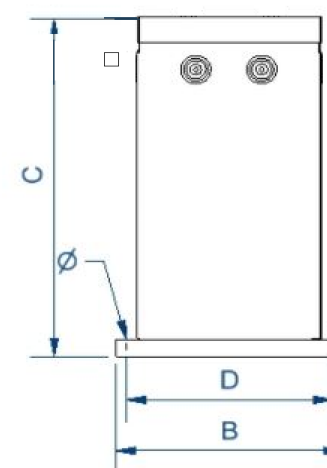

ELTECO

DATABLAD

TTW200_DYdy12In

Type : TTW_DYdy - Three phase isolation transformer IP23

Technical Characteristics

Rating (kVA)	200 kVA	Effekt
Input Voltage	230V (D) - 400V (YN)	Inngangsspenning
Output Voltage	230V (d) - 400V (yn)	Utgangsspenning
Frequency	50/60Hz	Frekvens
Connection group	Yyn0 – Dyn11 – YNd5 – Dd0 (selectable)	Tilkoblingsgruppe
No load current	< 5% x In	Tomgangsstrøm
No load losses (W)	850 W	Tomgangstap
Load losses (W)	4300 W	Last tap
Efficiency ≥	≥ 97,5 %	Effektivitet
Ambient temperature	40°C	Omgivelsestemperatur
Protection degree	IP23/IK08	Beskyttelsesgrad
Cover	Metal enclosure (epoxy polyester painted, RAL 7035) cat. C3 - ISO12994-2	Kapsling
Cooling	ANAN	Kjøling
Noise level (dB)	< 55 dB	Støynivå
Temperature rise	Class H	Tempearturklasse
Insulation	Class H	Isolasjon
Windings	Class HC – 200°C	Viklinger
Protection	Safety class I	Beskyttelse
Test voltage	3kV (1min, 50Hz)	Testspenning
Standards	IEC-EN 60076, CE	Standarder
Other information:		Annen informasjon:
Inrush <	12 x In	Inrush <
Ek =	3,3 %	Ek
Ex =	3 %	Ex
Er =	1,4 %	Er
Width A (mm)	985	Bredde A (mm)
Deep B (mm)	675	Dyp B (mm)
Height C (mm)	1310	Høyde C (mm)
Installation : fixing		Installasjon
D (mm)	475	D (mm)
E (mm)	470	E (mm)
∅ (mm)	18	∅ (mm)
Weight (kg)	754	Vekt (kg)

More info & check availability : <https://www.elteco.no/3-fase-spenningstrafoer>

Mer info og sjekk tilgjengelighet:

Picture

Remark: The dimensions stated at this quotation are approximated and can be modified without previous notification.
Polylux does not accept returns of custom-made products once delivered or cancellation once manufactured
Do not hesitate to contact us for any additional information required