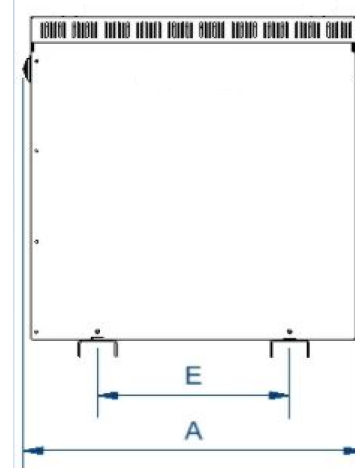

ELTECO

DATABLAD

TTW200_DYdy12In

Type : TTW_DYdy - Three phase isolation transformer IP23

Technical Characteristics

Rating (kVA)	200 kVA	Effekt
Input Voltage	230V (D) - 400V (YN)	Inngangsspenning
Output Voltage	230V (d) - 400V (yn)	Utgangsspenning
Frequency	50/60Hz	Frekvens
Connection group	Yyn0 – Dyn11 – YNd5 – Dd0 (selectable)	Tilkoblingsgruppe
No load current	< 5% x In	Tomgangsstrøm
No load losses (W)	850 W	Tomgangstap
Load losses (W)	4300 W	Last tap
Efficiency ≥	≥ 97,5 %	Effektivitet
Ambient temperature	40°C	Omgivelsestemperatur
Protection degree	IP23/IK08	Beskyttelsesgrad
Cover	Metal enclosure (epoxy polyester painted, RAL 7035) cat. C3 - ISO12994-2	Kapsling
Cooling	ANAN	Kjøling
Noise level (dB)	< 55 dB	Støynivå
Temperature rise	Class H	Tempearturklasse
Insulation	Class H	Isolasjon
Windings	Class HC – 200°C	Viklinger
Protection	Safety class I	Beskyttelse
Test voltage	3kV (1min, 50Hz)	Testspenning
Standards	IEC-EN 60076, CE	Standarder
Other information:		Annen informasjon:
Inrush <	12 x In	Inrush <
Ek =	3,3 %	Ek
Ex =	3 %	Ex
Er =	1,4 %	Er
Width A (mm)	985	Bredde A (mm)
Deep B (mm)	675	Dyp B (mm)
Height C (mm)	1310	Høyde C (mm)
Installation : fixing		Installasjon
D (mm)	475	D (mm)
E (mm)	470	E (mm)
∅ (mm)	18	∅ (mm)
Weight (kg)	754	Vekt (kg)

More info & check availability : <https://www.elteco.no/3-fase-spenningstrafoer>

Mer info og sjekk tilgjengelighet:

Picture

Remark: The dimensions stated at this quotation are approximated and can be modified without previous notification.
Polylux does not accept returns of custom-made products once delivered or cancellation once manufactured
Do not hesitate to contact us for any additional information required