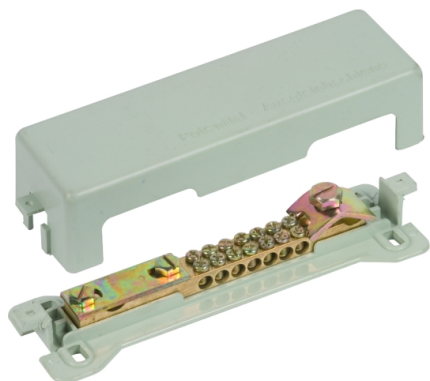

## PAS 9AK (563 050)

Figure without obligation

Part No.	563 050
Connection (solid / stranded)	7 x 2.5-16 mm <sup>2</sup>
Connection	1 x 7-10 mm <sup>2</sup>
Connection FI / (Rd)	1 x -30 x 3.5 or (8-10) mm
Contact bar	brass
Cross section	50 mm <sup>2</sup>
Fixing	[4x] 6 x 10 mm
Cover	P (grey)
Weight	231 g
Customs tariff number	85369010
GTIN	4013364054707
PU	1 pc(s)