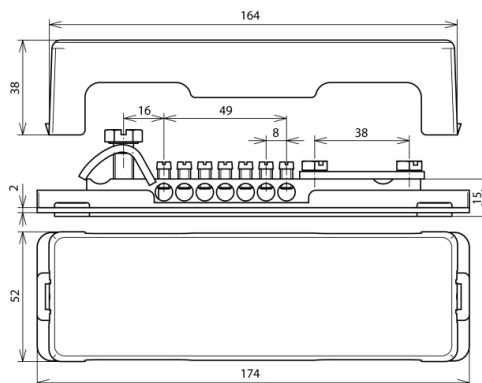

## PAS 9AK (563 050)

Figure without obligation

Part No.	563 050
Connection (solid / stranded)	7 x 2.5-16 mm <sup>2</sup>
Connection	1 x 7-10 mm <sup>2</sup>
Connection FI / (Rd)	1 x -30 x 3.5 or (8-10) mm
Contact bar	brass
Cross section	50 mm <sup>2</sup>
Fixing	[4x] 6 x 10 mm
Cover	P (grey)
Weight	231 g
Customs tariff number	85369010
GTIN	4013364054707
PU	1 pc(s)