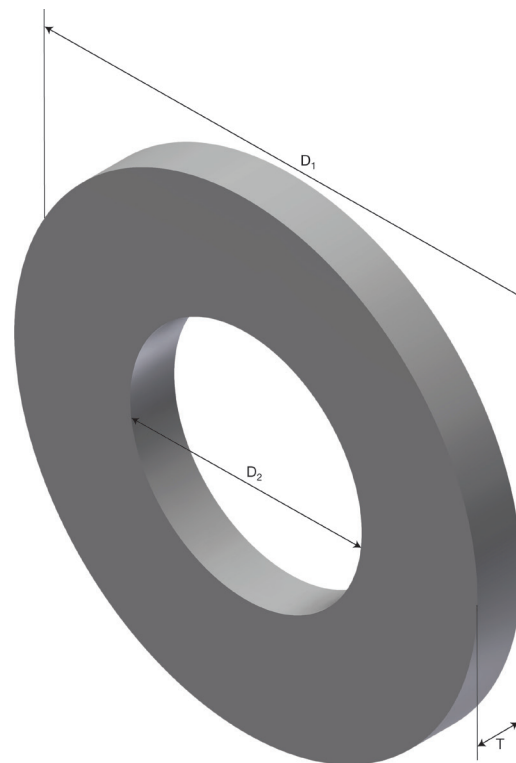

# Product Data sheet

Part no.	Name	Type
1372848	Washers S-M WA-6x20x1.5 PG	S-M WA-6x20x1.5

Description: Washer for distributing the load from a fastener.

Additional information: STD: 100

## Characteristics

Name	Value
Weight (kg)	0.0
D1 Diameter (mm)	25
D2 Diameter (mm)	6
T Material Thickness (mm)	1.5