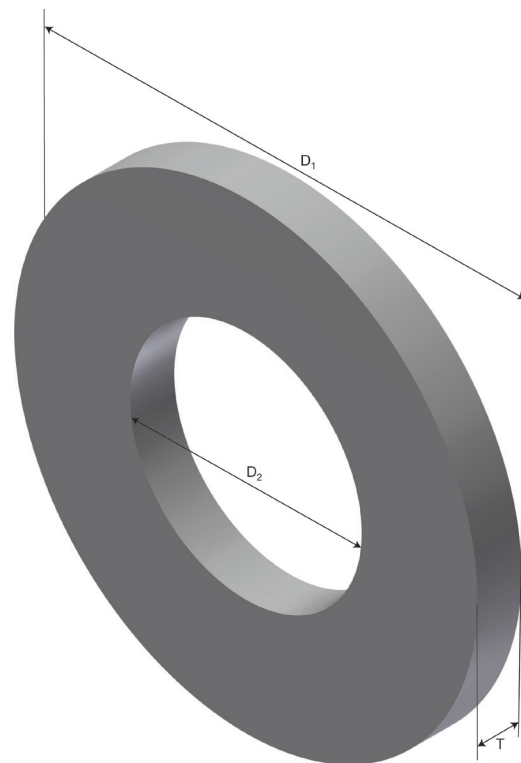

Product Data sheet

Part no.	Name	Type
1372782	Washers S-M WA-6.4x12x1.6 A4	S-M WA-6.4x12x1.6

Description: Washer for distributing the load from a fastener.

Additional information: STD: 200

Characteristics

Name	Value
Weight (kg)	0.001
D1 Diameter (mm)	12
D2 Diameter (mm)	6
T Material Thickness (mm)	1.6

Product packaging information

F-PAK GTIN	Single piece	
------------	--------------	--