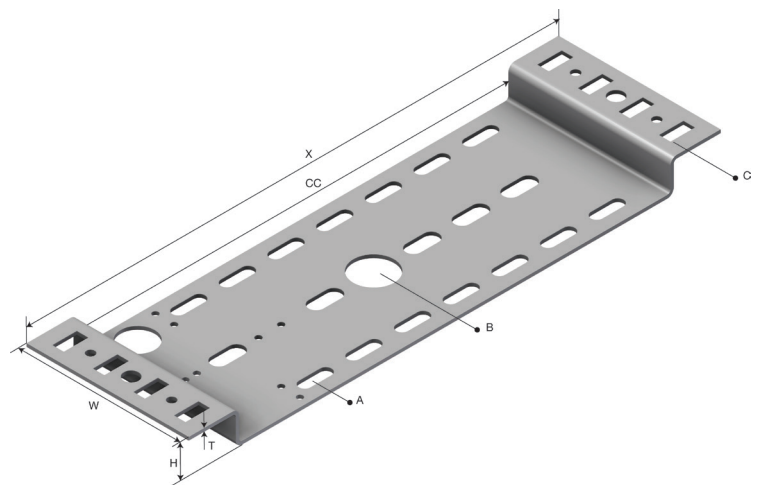

# Product Data sheet

Part no.	Name	Type
1372638	Socket Plate for Rung LOE SO-RU PG	LOE SO-RU

Description: Socket Plate to be placed between the rungs of the LOE Cable Ladder and fixed with locking screws or self tapping screws.

### Characteristics

Name	Value
Weight (kg)	0.5
CC (mm)	266
A Hole Size (mm)	7x20
B Hole Size (mm)	Ø25
C Hole Size (mm)	7x15
T Material Thickness (mm)	2
W1 Width 1 (mm)	100
H Height (mm)	21
X (mm)	328