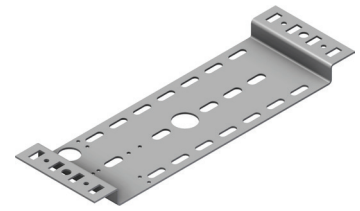

# Product Data sheet

Part no.	Name	Type
1372638	Socket Plate for Rung LOE SO-RU PG	LOE SO-RU

Description: Socket Plate to be placed between the rungs of the LOE Cable Ladder and fixed with locking screws or self tapping screws.

### Characteristics

Name	Value
Weight (kg)	0.5
CC (mm)	266
A Hole Size (mm)	7x20
B Hole Size (mm)	Ø25
C Hole Size (mm)	7x15
T Material Thickness (mm)	2
W1 Width 1 (mm)	100
H Height (mm)	21
X (mm)	328