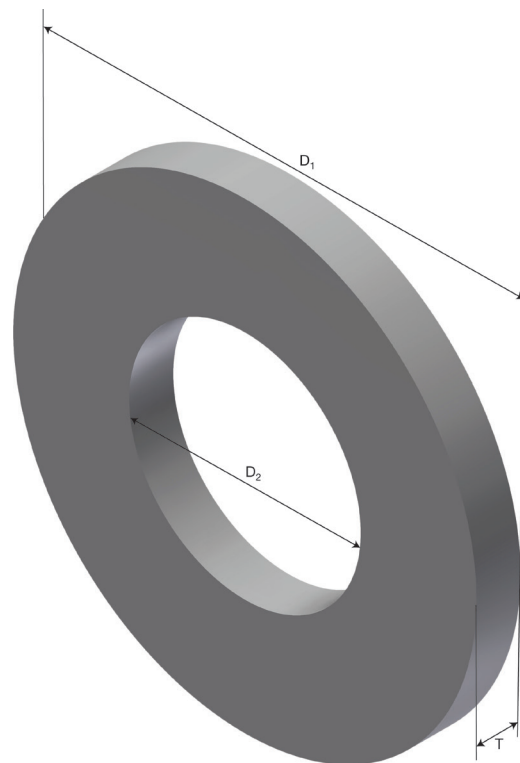

# Product Data sheet

Part no.	Name	Type
1372175	Washers S-M WA-6.4x18x1.6 PG	S-M WA-6.4x18x1.6

Description: Washer for distributing the load from a fastener.

Additional information: STD: 200

## Characteristics

Name	Value
Weight (kg)	0.002
D1 Diameter (mm)	18
D2 Diameter (mm)	6.4
T Material Thickness (mm)	1.6