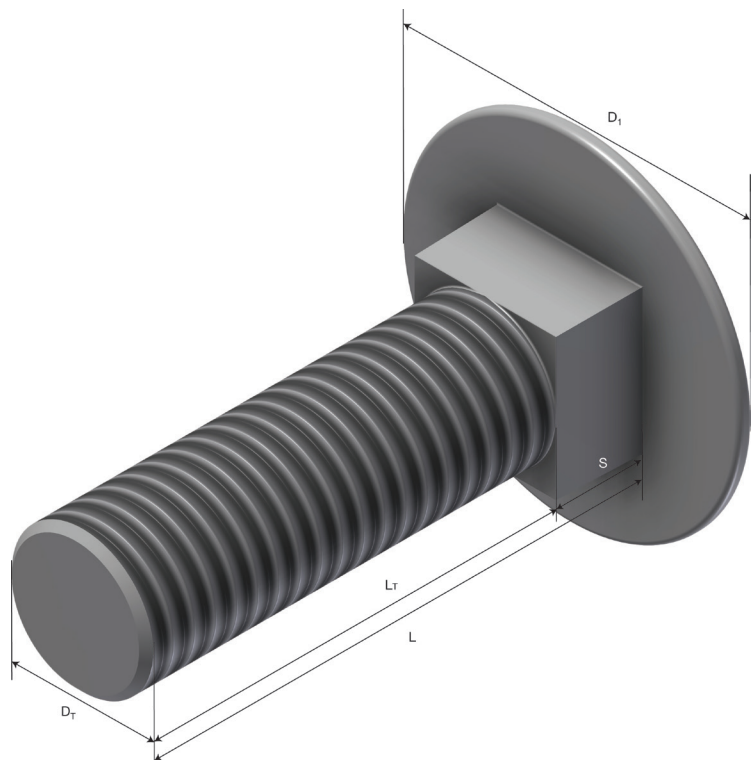

Product Data sheet

Part no.	Name	Type
1372169	Locking Bolts S-M LS-M6x25 PG	S-M LS-M6x25

Description: Self-Lock Bolt with High Neck. All metal design.

Additional information: STD: 200

Characteristics

Name	Value
Weight (kg)	0.0
S Spacing (mm)	4
D1 Diameter (mm)	15.6
Dt Diameter threads (mm)	6
Lt Length Threads (mm)	21
L Length (mm)	25