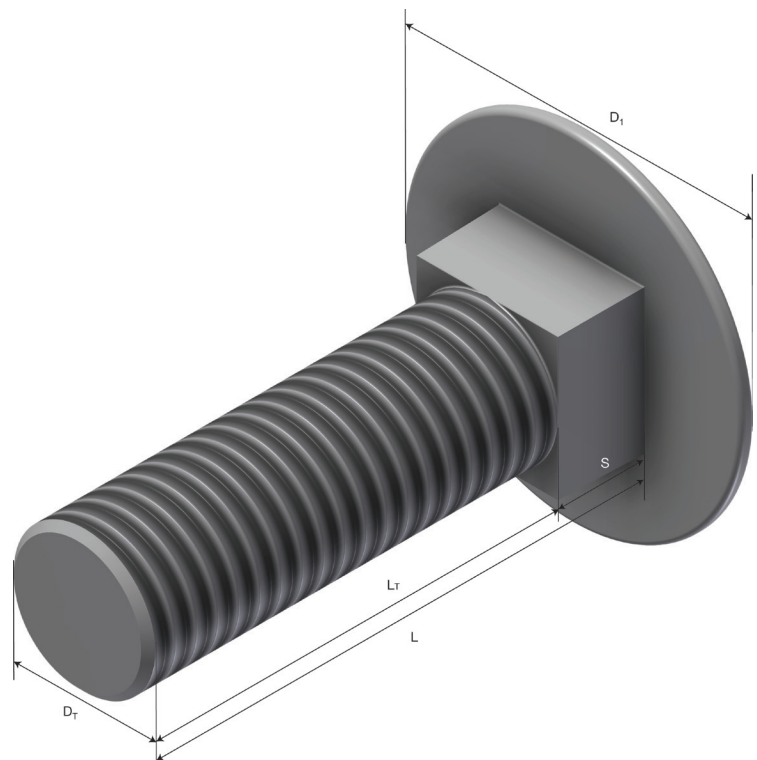

# Product Data sheet

Part no.	Name	Type
1372167	Locking Bolts S-M LS-M6x12 PG	S-M LS-M6x12

Description: Self-Lock Bolt with Low Neck. All metal design.

Additional information: STD: 200

## Characteristics

Name	Value
Weight (kg)	0.005
S Spacing (mm)	1.5
D1 Diameter (mm)	15.6
Dt Diameter threads (mm)	6
Lt Length Threads (mm)	10.5
L Length (mm)	12