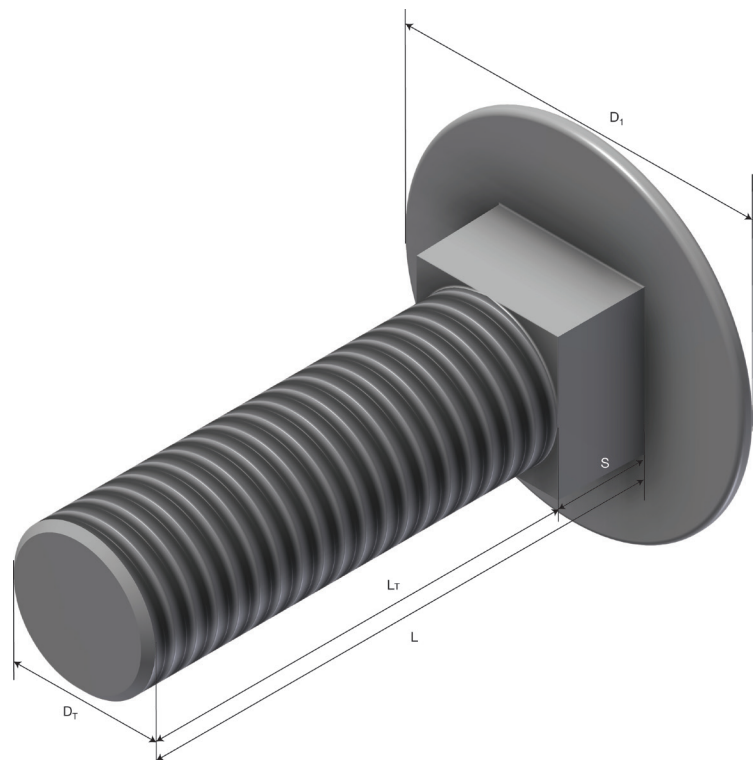

# Product Data sheet

Part no.	Name	Type
1372162	Locking Bolts S-M LS-M6x25 A4	S-M LS-M6x25

Description: Self-Lock Bolt with High Neck. All metal design.

Additional information: STD: 100

## Characteristics

Name	Value
Weight (kg)	0.006
S Spacing (mm)	4
D1 Diameter (mm)	15.6
Dt Diameter threads (mm)	6
Lt Length Threads (mm)	21
L Length (mm)	25