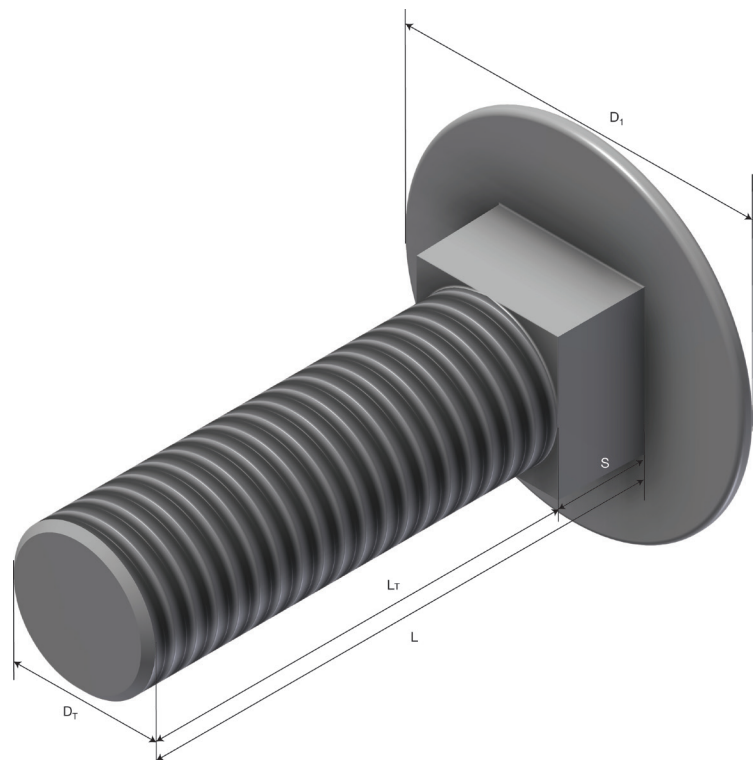

Product Data sheet

Part no.	Name	Type
1372161	Locking Bolts S-M LS-M6x12 A4	S-M LS-M6x12

Description: Self-Lock Bolt with Low Neck. All metal design.

Additional information: STD: 200

Characteristics

Name	Value
Weight (kg)	0.005
S Spacing (mm)	1.5
D1 Diameter (mm)	15.6
Dt Diameter threads (mm)	6
Lt Length Threads (mm)	10.5
L Length (mm)	12