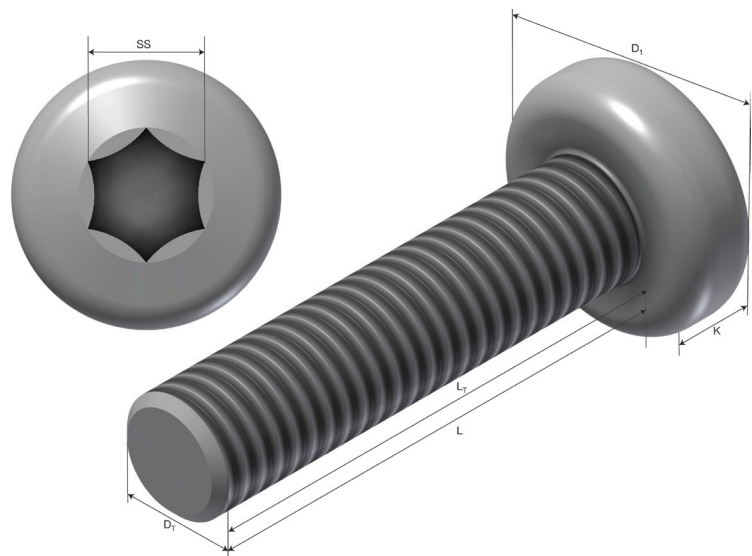

Product Data sheet

Part no.	Name	Type
1372158	Pan Head Screws S-M PS-M6x25 A4	S-M PS-M6x25

Description: Pan head screws. M6 size.

Additional information: With Torx T30. STD: 200

Characteristics

Name	Value
Weight (kg)	0.007
D1 Diameter (mm)	12
Dt Diameter threads (mm)	M6
Lt Length Threads (mm)	25
Spanner Size SS (mm)	T30
K Bolt Head Height (mm)	4.6
L Length (mm)	25