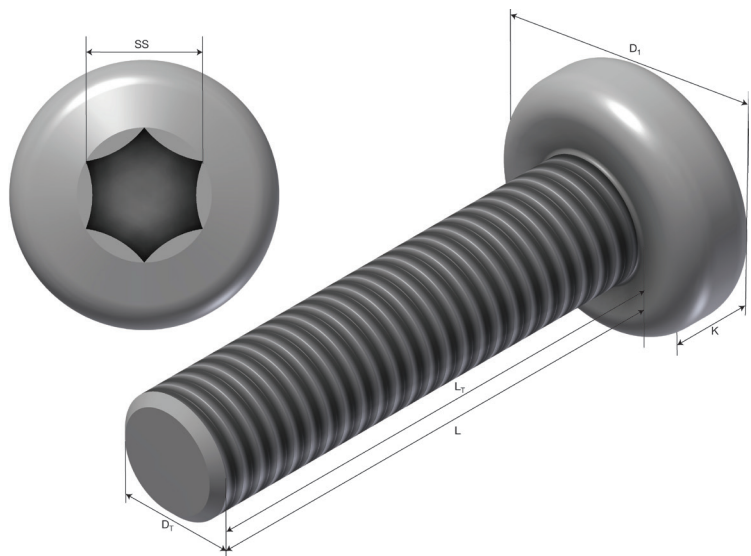

Product Data sheet

| Part no. | Name | Type |
|----------|---------------------------------|--------------|
| 1372157 | Pan Head Screws S-M PS-M6x20 A4 | S-M PS-M6x20 |

Description: Pan head screws. M6 size.

Additional information: With Torx T30. STD: 200

Characteristics

| Name | Value |
|--------------------------|-------|
| Weight (kg) | 0.0 |
| D1 Diameter (mm) | 12 |
| Dt Diameter threads (mm) | M6 |
| Lt Length Threads (mm) | 20 |
| Spanner Size SS (mm) | T30 |
| K Bolt Head Height (mm) | 4.6 |
| L Length (mm) | 20 |