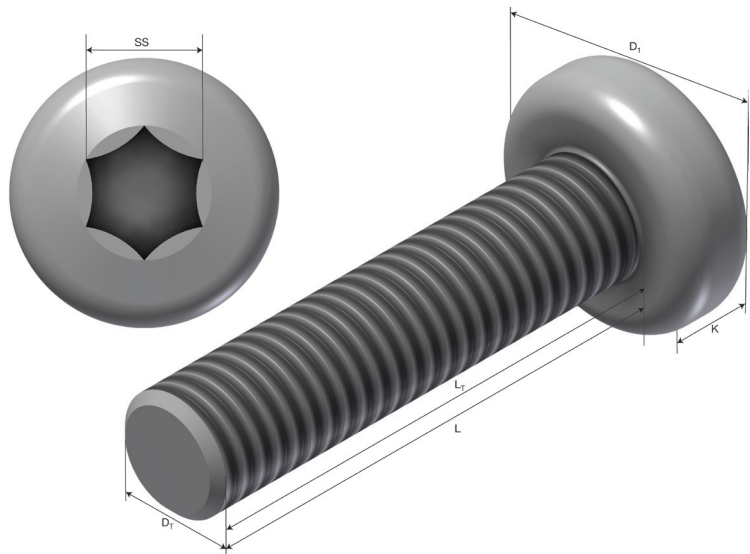

# Product Data sheet

Part no.	Name	Type
1372156	Pan Head Screws S-M PS-M6x16 A4	S-M PS-M6x16

Description: Pan head screws. M6 size.

Additional information: With Torx T30. STD: 200

## Characteristics

Name	Value
Weight (kg)	0.0
D1 Diameter (mm)	12
Dt Diameter threads (mm)	M6
Lt Length Threads (mm)	16
Spanner Size SS (mm)	T30
K Bolt Head Height (mm)	4.6
L Length (mm)	16