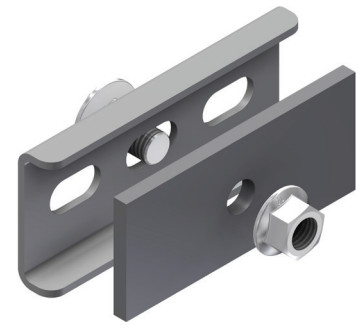

Product Data sheet

Part no.	Name	Type
1372097	Splice Connector RZE SC-40-U HDG	RZE SC-40-U

Description: Splice connector for RZE-P and RZE-R Cable Ladder system.

1372097 consists of

Part no.	Name
58862	SPLICE CONN. RZ-SC-40-P HDG
58863	PRESSURE PLATE RZ-SC-40 HDG
1371980	LOCKING BOLT SET S-M M10x25HDG

Additional information:

Characteristics

Name	Value
Weight (kg)	0.3
A Hole Size (mm)	11x20
B Hole Size (mm)	Ø11
T Material Thickness (mm)	2.5
T1 Material Thickness (mm)	5.0
L Length (mm)	100
H Height (mm)	46
X (mm)	90
Y (mm)	40