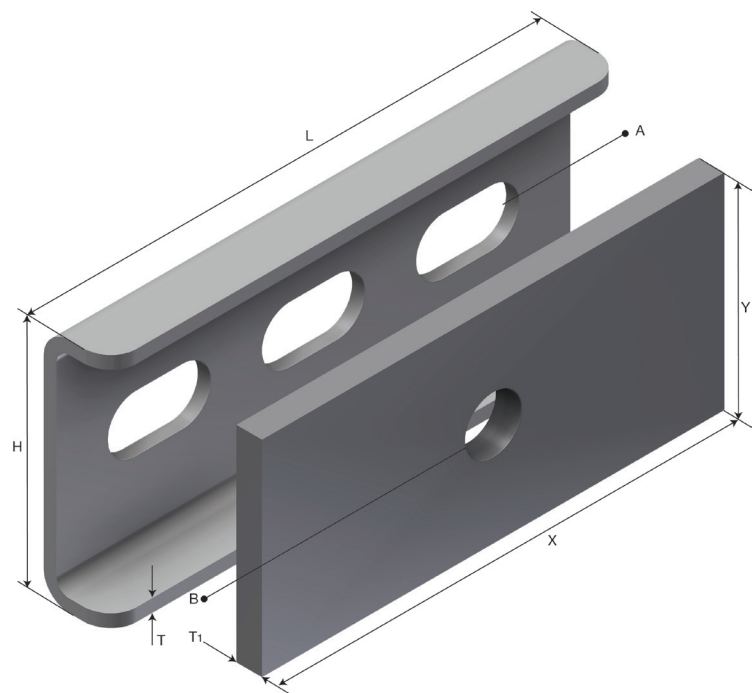

Product Data sheet

Part no.	Name	Type
1372097	Splice Connector RZE SC-40-U HDG	RZE SC-40-U

Description: Splice connector for RZE-P and RZE-R Cable Ladder system.

1372097 consists of

Part no.	Name
58862	SPLICE CONN. RZ-SC-40-P HDG
58863	PRESSURE PLATE RZ-SC-40 HDG
1371980	LOCKING BOLT SET S-M M10x25HDG

Additional information:

Characteristics

Name	Value
Weight (kg)	0.3
A Hole Size (mm)	11x20
B Hole Size (mm)	Ø11
T Material Thickness (mm)	2.5
T1 Material Thickness (mm)	5.0
L Length (mm)	100
H Height (mm)	46
X (mm)	90
Y (mm)	40