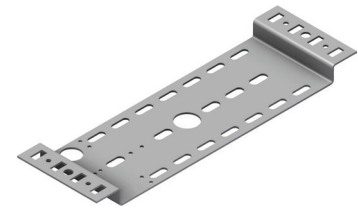

Product Data sheet

Part no.	Name	Type
1372056	Socket Plate for Rung LOE SO-RU HDG	LOE SO-RU

Description: Socket Plate to be placed between the rungs of the LOE Cable Ladder and fixed with locking screws or self tapping screws.

Additional information:

Characteristics

Name	Value
Weight (kg)	0.5
CC (mm)	266
A Hole Size (mm)	7x20
B Hole Size (mm)	Ø25
C Hole Size (mm)	7x15
T Material Thickness (mm)	2
W1 Width 1 (mm)	100
H Height (mm)	21
X (mm)	328