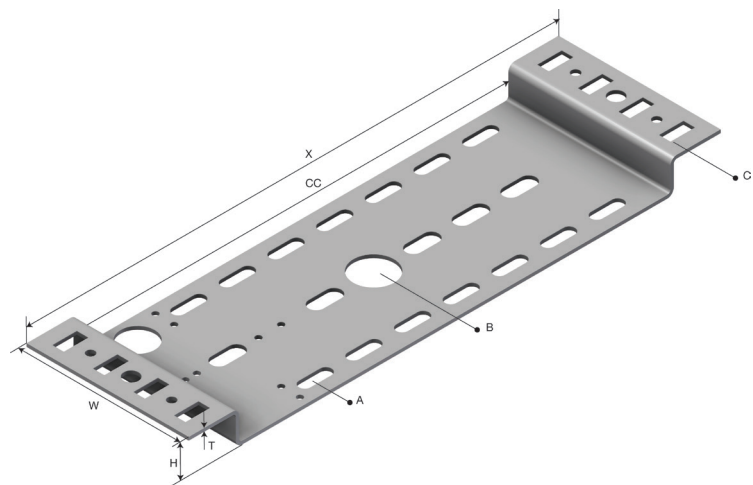

Product Data sheet

Part no.	Name	Type
1372056	Socket Plate for Rung LOE SO-RU HDG	LOE SO-RU

Description: Socket Plate to be placed between the rungs of the LOE Cable Ladder and fixed with locking screws or self tapping screws.

Additional information:

Characteristics

Name	Value
Weight (kg)	0.5
CC (mm)	266
A Hole Size (mm)	7x20
B Hole Size (mm)	Ø25
C Hole Size (mm)	7x15
T Material Thickness (mm)	2
W1 Width 1 (mm)	100
H Height (mm)	21
X (mm)	328