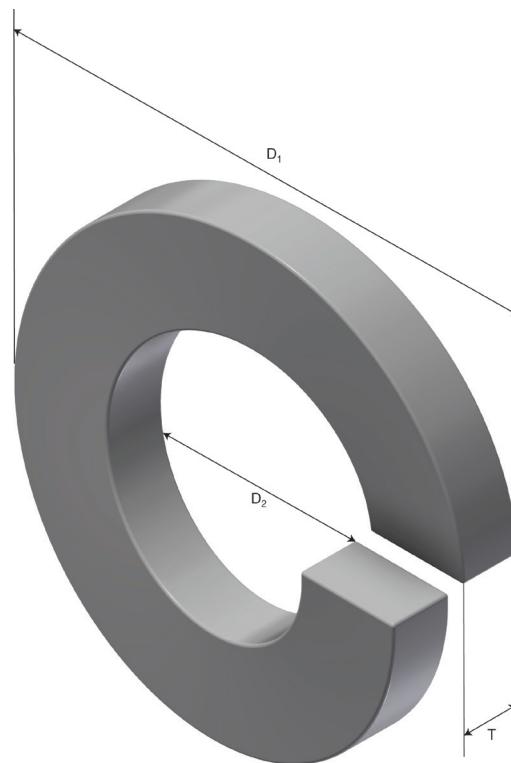

Product Data sheet

Part no.	Name	Type
1371975	Spring Lock Washers S-M WA-6.1x11.8x1.6 SS	S-M WA-6.1x11.8x1.6

Description: Spring Lock Washers. 8.1 mm diameter.

Additional information: STD: 100

Characteristics

Name	Value
Weight (kg)	0.001
D1 Diameter (mm)	11.8
D2 Diameter (mm)	6.1
T Material Thickness (mm)	1.6

Product packaging information

F-PAK GTIN	Single piece	
------------	--------------	--