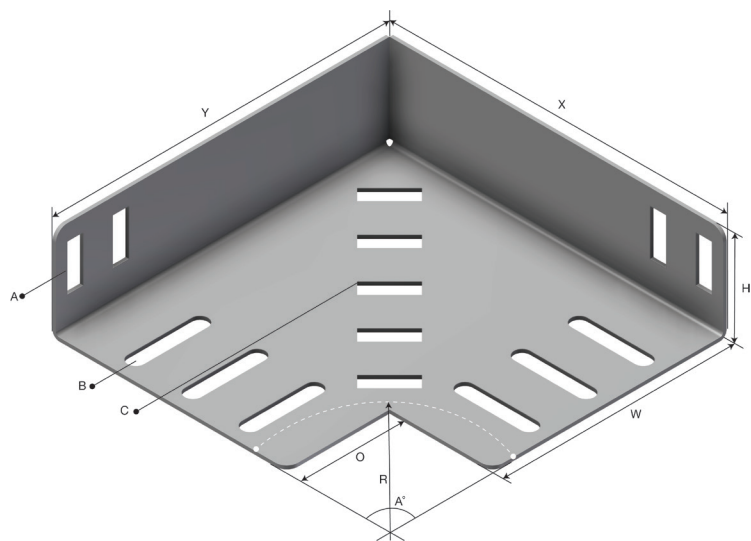

Product Data sheet

Part no.	Name	Type
1371840	Flat Elbow 90° for Tubing Installations SPBE-40 BE-TI-50 SS	SPBE-40 BE-TI-50

Description: 90° Flat Elbow for Tubing Installations with integrated Splice Connectors.

1371840 consists of

Part no.	Name
81188	ELBOW 90DEG SPBE 40-50 SS
1371981	LOCKING BOLT SET S-M M6x12 A4

Additional information:

Characteristics

Name	Value
Weight (kg)	0.2
W Width (mm)	52
T Material Thickness (mm)	1.5
H Height (mm)	41
A Angle (deg)	90
R Radius (mm)	65
X (mm)	97
Y (mm)	97