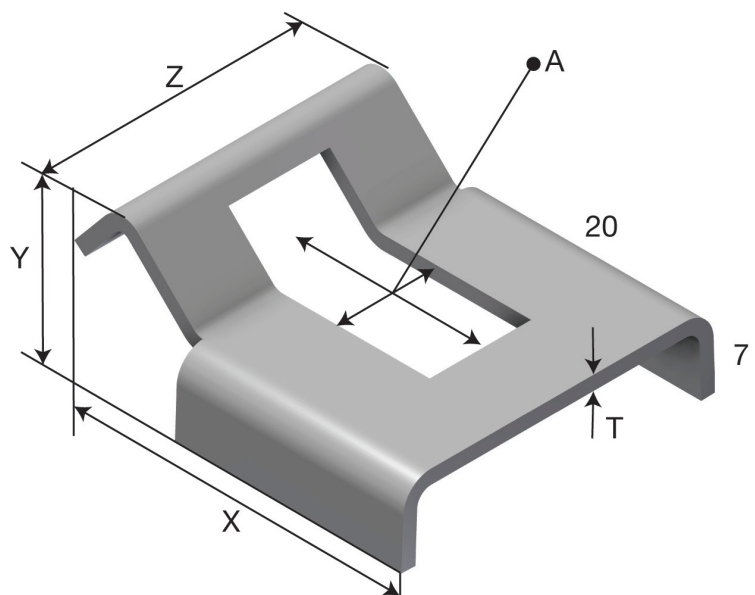

Product Data sheet

Part no.	Name	Type
1371556	Fixing Clamp S-LOE FC-CA-35 HDG	S-LOE FC-CA-35

Description: Fixing Clamp for bolting to standard wall bracket for installation of hot dip galvanised system.

1371556 consists of

Part no.	Name
61082	FIXING CLAMP LOE FC-CA HDG
1371981	LOCKING BOLT SET S-M M6x12 A4

Additional information:

Characteristics

Name	Value
Weight (kg)	0.01
A Hole Size (mm)	9x20
T Material Thickness (mm)	1.25
X (mm)	32
Y (mm)	13
Z (mm)	28