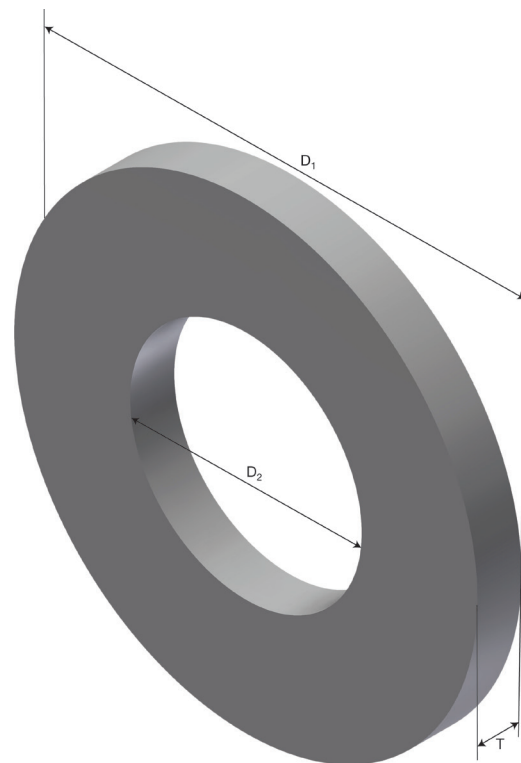

# Product Data sheet

Part no.	Name	Type
1371353	Washers S-M WA-13x24x2.5 A4	S-M WA-13x24x2.5

Description: Washer for distributing the load from a fastener.

Additional information: STD: 100

## Characteristics

Name	Value
Weight (kg)	0.005
D1 Diameter (mm)	24
D2 Diameter (mm)	13
T Material Thickness (mm)	2.5