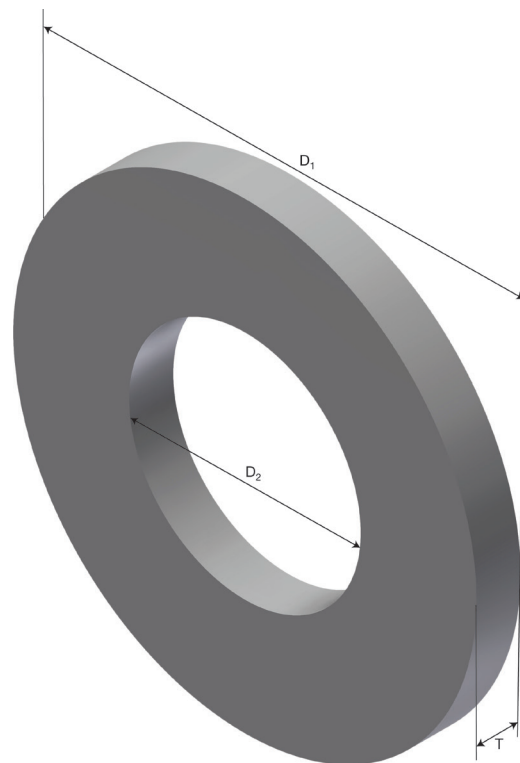

Product Data sheet

Part no.	Name	Type
1371352	Washers S-M WA-10.5x20x2 A4	S-M WA-10.5x20x2

Description: Washer for distributing the load from a fastener.

Additional information: STD: 100

Characteristics

Name	Value
Weight (kg)	0.003
D1 Diameter (mm)	20
D2 Diameter (mm)	10.5
T Material Thickness (mm)	2.0