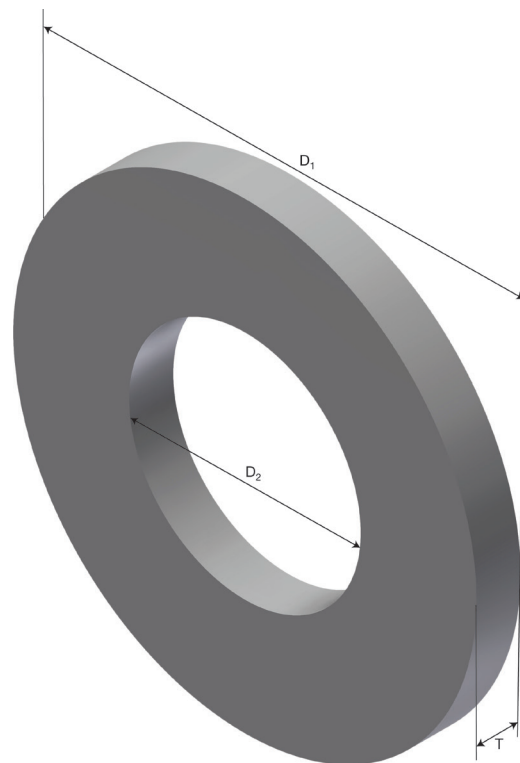

# Product Data sheet

Part no.	Name	Type
1371351	Washers S-M WA-8.4x16x1.6 A4	S-M WA-8.4x16x1.6

Description: Washer for distributing the load from a fastener.

Additional information: STD: 1000

## Characteristics

Name	Value
Weight (kg)	0.001
D1 Diameter (mm)	16
D2 Diameter (mm)	8.4
T Material Thickness (mm)	1.6