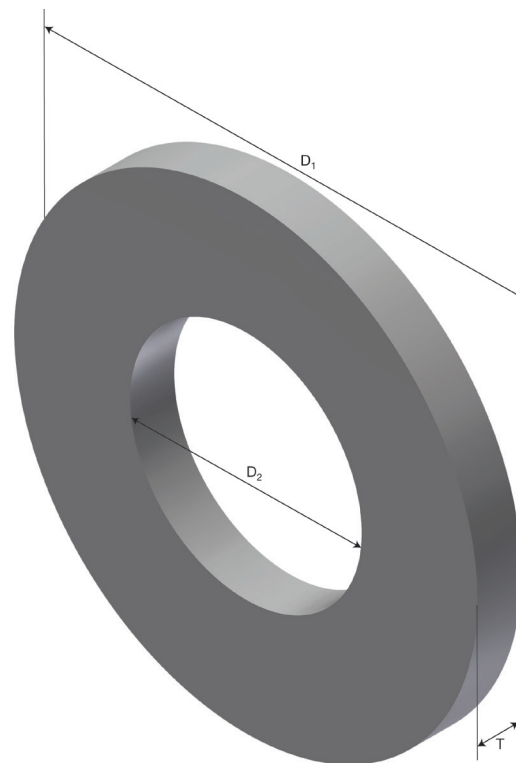

Product Data sheet

Part no.	Name	Type
1371350	Washers S-M WA-6x25x1.5 A4	S-M WA-6x25x1.5

Description: Washer for distributing the load from a fastener.

Additional information: STD: 200

Characteristics

Name	Value
Weight (kg)	0.0
D1 Diameter (mm)	25
D2 Diameter (mm)	6
T Material Thickness (mm)	1.5