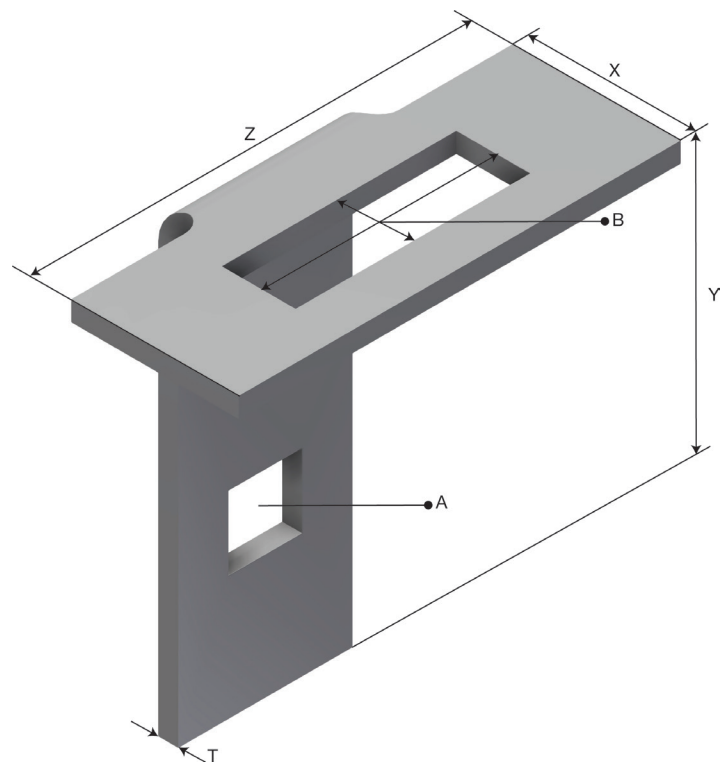

Additional information:

Characteristics

Name	Value
Weight (kg)	0.1

Product packaging information

F-PAK GTIN	Single piece