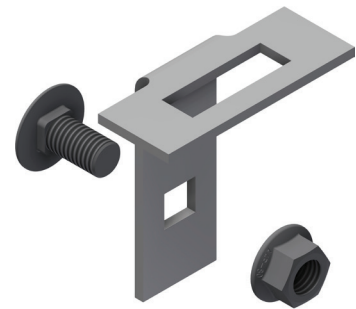

Product Data sheet

Part no.	Name	Type
1303316	Support Bracket for tray width 100-300mm S-SPB AB 32x70-10 PG	S-SPB AB 32x70-10

Description: S-SPB AB 32x70-10

1303316 consists of

Part no.	Name
86462	ANGLE BR.S-4-AB-32*70-10/10 PG
1371980	LOCKING BOLT SET S-M M10x25HDG