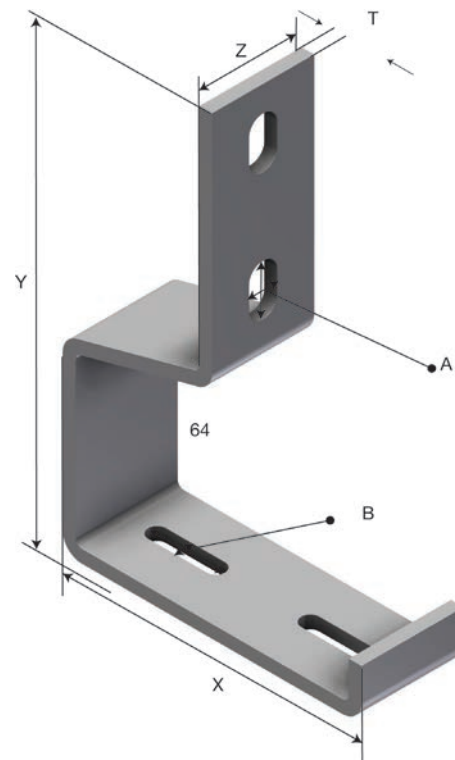

Product Data sheet

Part no.	Name	Type
1302218	Channel Bracket S-SPB CB-100 SS	S-SPB CB-100

Description: Central support bracket for 100 mm wide SPB Cable Tray.

Additional information:

Characteristics

Name	Value
Weight (kg)	0.6
B Hole Size (mm)	7x30
A Hole Size (mm)	11x20
T Material Thickness (mm)	5
X (mm)	117
Y (mm)	178
Z (mm)	40