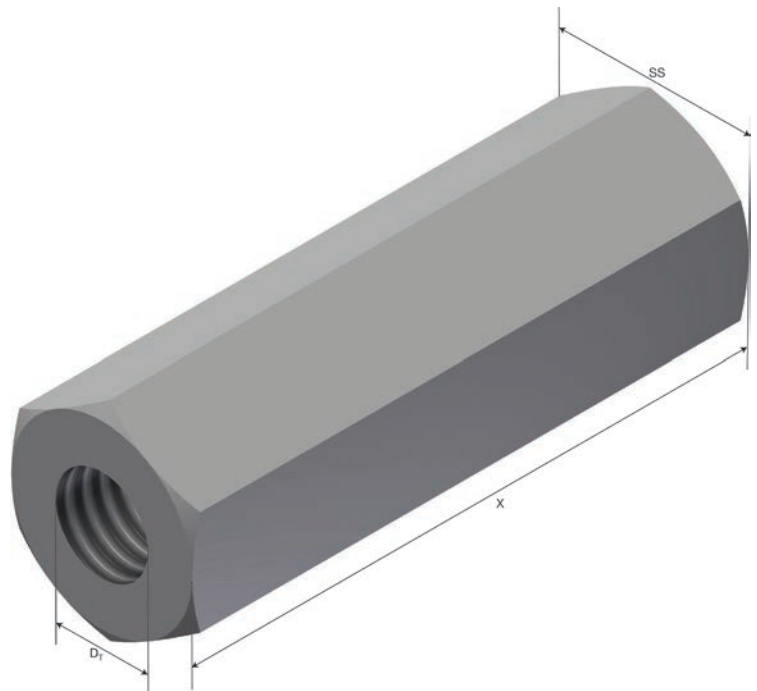

Product Data sheet

Part no.	Name	Type
1301009	Splice Nut M10x30 PG	M10x30

Description: Splice Nut. M10 size.

Additional information:

Characteristics

Name	Value
Weight (kg)	0.0
Dt Diameter threads (mm)	10
Spanner Size SS (mm)	17
X (mm)	30