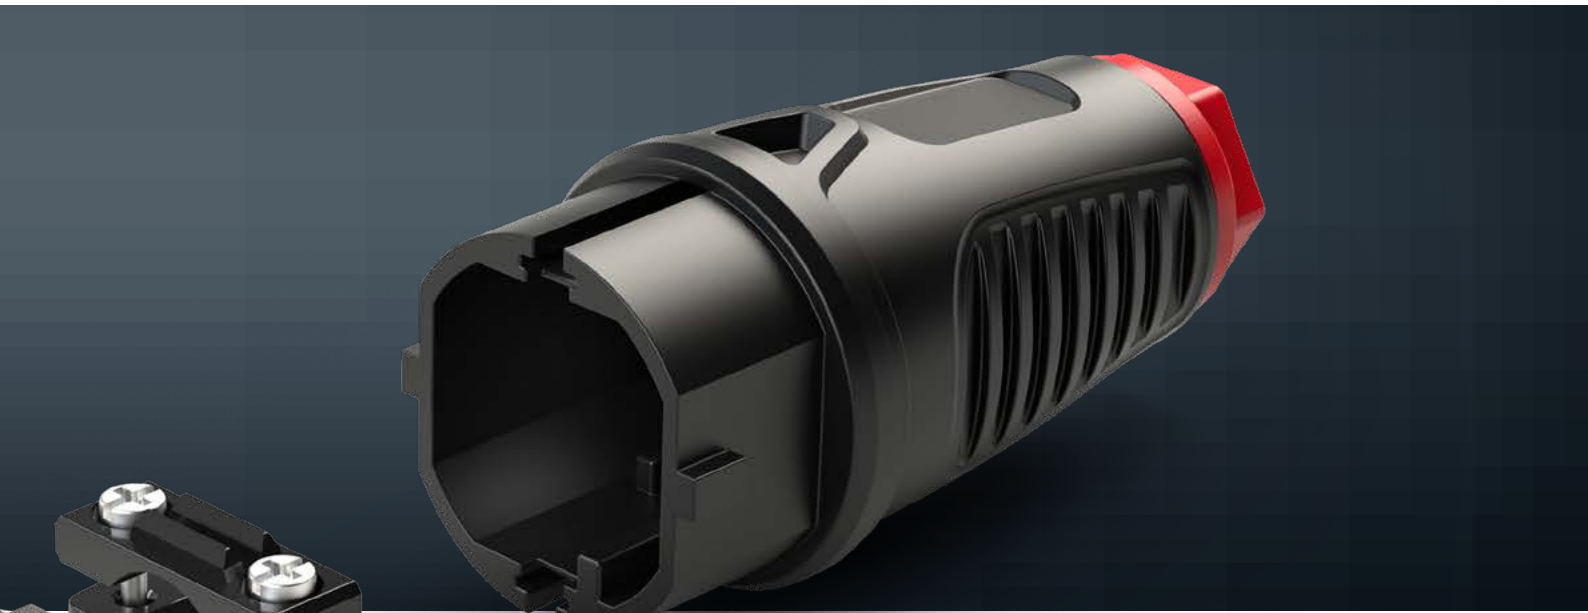

The TAURUS safety plug and connector series from PCE has stood for robustness and reliability since 2002. Used millions of times, this successful product family now passes on its strong genes to the next generation. The new **TAURUS 2** impresses with its modern design and extraordinary versatility. The functional design guarantees simple and fast assembly and unbeatable user-friendliness.

Modern, slim and ergonomic **design**

Optimized grip area - perfect grip for safe plugging and pulling

Robust rubber housing (TPE)

Proven contact carriers

- PA6 (rubber version)
- TPE (solid rubber version)

Optimum **cable entry** with **bend protection** (membrane seal)

Reinforcing ring (extends the life span of the cable entry)

STRONG

TAURUS [lat.] - THE BULL

2x8 COLOR VARIATIONS

Standard version
housing black / ring red

special colors **ring**

special colors **housing**

QUALITY IN EVERY DETAIL

...manufactured according to international standards

contact carrier
rubber (TPE)

(solid rubber version)

QUICK AND EASY ASSEMBLY

- ✓ easy disassembly of housing
- ✓ large connection area
- ✓ simple mounting of the contact carriers
- ✓ internal strain relief
- ✓ easy to use cable clamp elements (open screws)
- ✓ all contact screws can be adjusted from a single direction