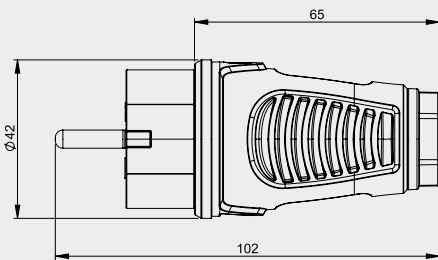

Safety plug: Austrian/German system IP54

Version	Rubber	Solid rubber
Contact carriers	polyamide (PA6)	rubber (TPE)
Austrian/German	0511-sr	0512-sr

pack. unit=30 pcs.