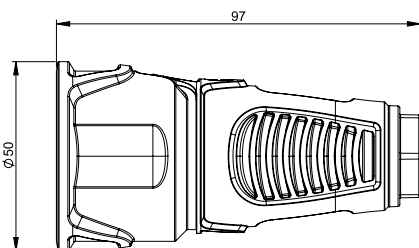

Safety connector: French/Belgian system IP20

Version	Rubber	Solid rubber
Contact carriers	polyamide (PA6)	rubber (TPE)
French/Belgian	2410-sr	–
French/Belgian with shutter	2410-src	–

pack. unit=20 pcs.