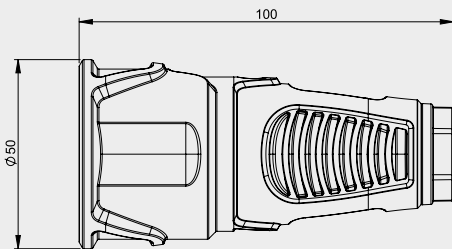

Safety connector: Austrian/German system IP20

Version	Rubber	Solid rubber
Contact carriers	polyamide (PA6)	rubber (TPE)
Austrian/German	2510-sr	2520-sr
Austrian/German with shutter	2510-src	–

pack. unit=20 pcs.