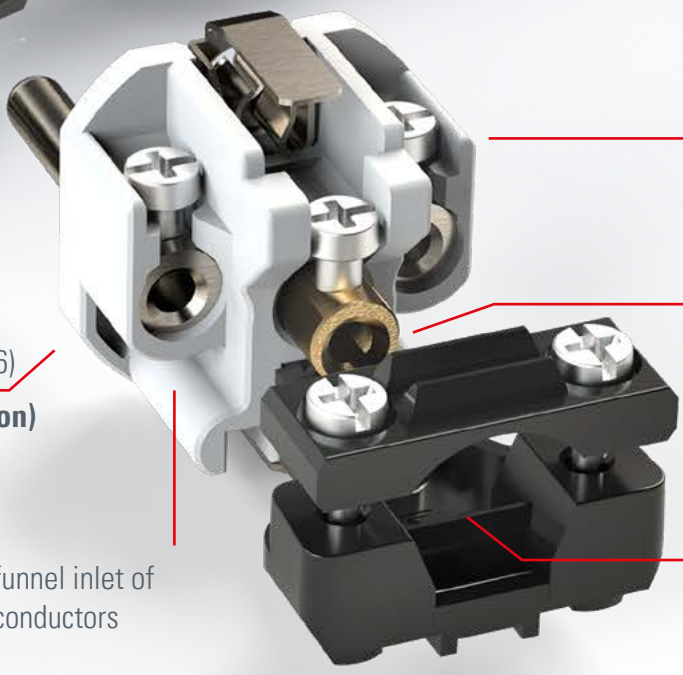

Modern, slim and ergonomic **design**

Optimized grip area - perfect grip for safe plugging and pulling

Robust rubber housing (TPE)

Proven contact carriers

- PA6 (rubber version)
- TPE (solid rubber version)

Optimum **cable entry** with **bend protection** (membrane seal)

Reinforcing ring (extends the life span of the cable entry)

STRONG

TAURUS [lat.] - THE BULL

2x8 COLOR VARIATIONS

Standard version
housing black / ring red

special colors **ring**

special colors **housing**

QUALITY IN EVERY DETAIL

...manufactured according to international standards

contact carrier
rubber (TPE)

(solid rubber version)

QUICK AND EASY ASSEMBLY

- ✓ easy disassembly of housing
- ✓ large connection area
- ✓ simple mounting of the contact carriers
- ✓ internal strain relief
- ✓ easy to use cable clamp elements (open screws)
- ✓ all contact screws can be adjusted from a single direction

contact carrier
polyamide (PA6)
(rubber version)

funnel inlet of
conductors

open +/- contact
screws (PH2)

PE terminal leading
(no need to shorten
L and N conductor)

open strain relief (PA6)

◆ for severe conditions • 16A 250V~ • single- and dual earthing system