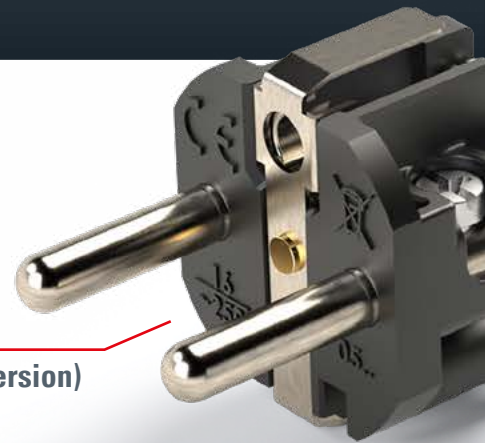

Optimum **cable entry** with **bend protection** (membrane seal)

Reinforcing ring (extends the life span of the cable entry)

STRONG

TAURUS [lat.] - THE BULL

2x8 COLOR VARIATIONS

Standard version
housing black / ring red

special colors **ring**

special colors **housing**

QUALITY IN EVERY DETAIL

...manufactured according to international standards

contact carrier
rubber (TPE)

(solid rubber version)

QUICK AND EASY ASSEMBLY

- ✓ easy disassembly of housing
- ✓ large connection area
- ✓ simple mounting of the contact carriers
- ✓ internal strain relief
- ✓ easy to use cable clamp elements (open screws)
- ✓ all contact screws can be adjusted from a single direction

contact carrier
polyamide (PA6)
(rubber version)

funnel inlet of
conductors

open +/- contact
screws (PH2)

PE terminal leading
(no need to shorten
L and N conductor)

open strain relief (PA6)

◆ for severe conditions • 16A 250V~ • single- and dual earthing system