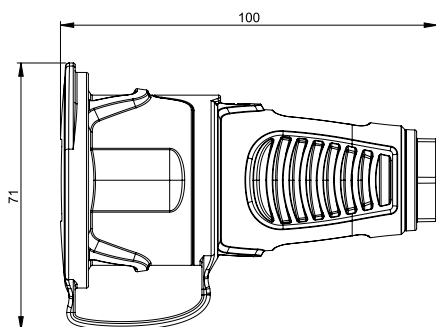

Safety connector: French/Belgian system IP54 with cap

Version	Rubber	Solid rubber
Contact carriers	polyamide (PA6)	rubber (TPE)
French/Belgian	2411-sr	–
French/Belgian with shutter	2411-src	–

pack. unit=20 pcs.