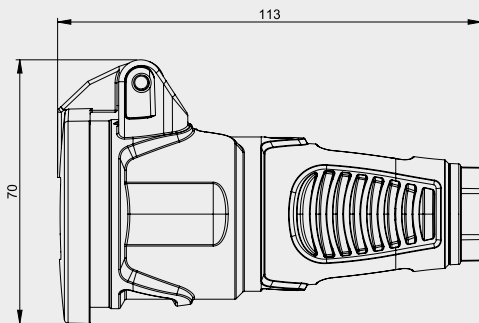

Safety connector: Austrian/German system IP54 with hinged lid

Version	Rubber	Solid rubber
Contact carriers	polyamide (PA6)	rubber (TPE)
Austrian/German	2512-sr	2522-sr
Austrian/German with shutter	2512-src	-

pack. unit=20 pcs.