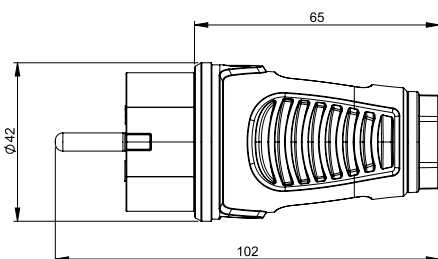

Safety plug: Austrian/German system IP54

Version	Rubber	Solid rubber
Contact carriers	polyamide (PA6)	rubber (TPE)
Austrian/German	0511-sr	0512-sr

pack. unit=30 pcs.

Safety plug: dual earthing system IP54