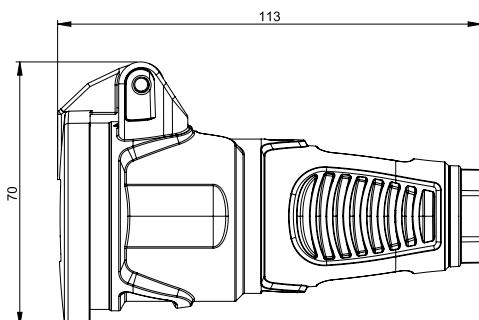

Safety connector: French/Belgian system IP54 with hinged lid

Version	Rubber	Solid rubber
Contact carriers	polyamide (PA6)	rubber (TPE)
French/Belgian	2412-srw	-
French/Belgian with shutter	2412-srcw	-

pack. unit=20 pcs.