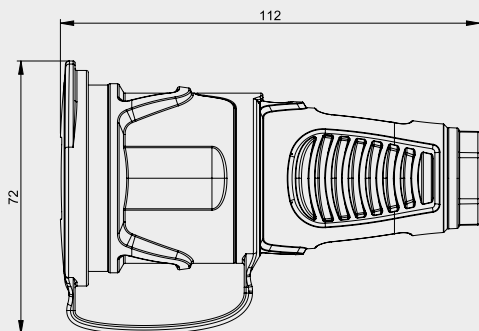

Connector IP54 with cap

Safety connectors Series TAURUS²

- rubber version (housing TPE, contact carriers PA6) or
- solid rubber version (housing TPE, contact carriers TPE)
- Austrian/German or French/Belgian system
- with or without shutter
- with cap and band
- standard color: housing black (similar to RAL9005) / ring and cap red (similar to RAL3000)
- Protection class: **IP54** splashproof

Safety connector: Austrian/German system IP54 with cap

2521-sr

Version	Rubber	Solid rubber
Contact carriers	polyamide (PA6)	rubber (TPE)
Austrian/German	2511-sr	2521-sr
Austrian/German with shutter	2511-src	–

pack. unit=20 pcs.