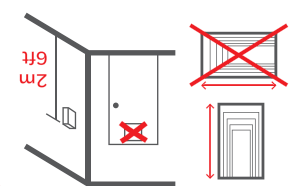

DOORBELL | TIMBRE DE PUERTA
CARILLON DE PORTE | CARILLON PER PORTA
GONG | CARRILHÃO DE PORTA | DÖRRSIGNAL
DÖRRKLOCKE | ЗВОНОК С МЕЛОДИЕЙ
KUMISTIN | GONG DO DRZWI

D3230 BIG BEN