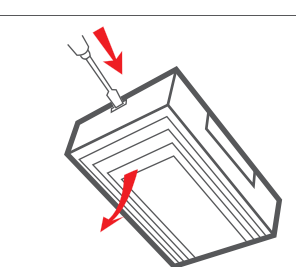

Maximum sound pressure level: 80dB-1m

220V - 240V ~ 50Hz

ED&S Ltd
The Arnold Centre
Paycocke Road
Basildon, Essex
SS14 3EA England
Registered Design
© Honeywell 2016
livesell.honeywell.com

Only connect the pushbutton across terminals 1 and 3 of the chime coil. Do not connect the pushbutton into the 220V supply. 1.75M 1.20M 1.13mm 0.7mm 'B' Max

We recommend installation should be carried out by a qualified electrician. Nous recommandons pour cette installation de vous adresser à un electricien competent. Es wird empfohlen die Installation von einem fachkundigen und zugelassenen Elektriker ausführen zu lassen. Wij raden aan dat de aansluiting uitsluitend wordt door een Elektriker ausführen zu lassen. Vi rekomenderar att installationen utförs av en kvalificerad elektriker. Det anbefales at installation udføres af en kvalificeret elektriker. Suosittelemme, että asennuksen suorittaa ainostaan por un electricista perito. Recomendamos que a instalacia seja efectuada por un electricista experto. Мы рекомендуем, чтобы установка проводилась только специалистами. Рекомендую, aby instalacia zostala prepravdzena przez wykwalifikowanego elektryka.

1.75M	1.20M	1.13mm	0.7mm	'B' Max
1.4mm