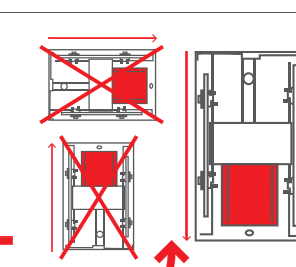

Maximum sound pressure level: 80dB-1m

220V - 240V ~ 50Hz

ED&S Ltd
The Arnold Centre
Paycocke Road
Basildon, Essex
SS14 3EA England
Registered Design
© Honeywell 2016
livesell.honeywell.com

Only connect the pushbutton across terminals 1 and 3 of the chime coil. Do not connect the pushbutton into the 220V supply. 1.75M 1.20M 1.13mm 0.7mm 'B' Max

We recommend installation should be carried out by a qualified electrician. Nous recommandons pour cette installation de vous adresser à un electricien competent. Es wird empfohlen die Installation von einem fachkundigen und zugelassenen Elektriker ausführen zu lassen. Wij raden aan dat de aansluiting uitsluitend wordt door een Elektriker ausführen zu lassen. Vi rekomenderar att installationen utförs av en kvalificerad elektriker. Det anbefales at installation udføres af en kvalificeret elektriker. Suosittelemme, että asennuksen suorittaa ainostaan por un electricista perito. Recomendamos que a instalacia seja efectuada por un electricista experto. Мы рекомендуем, чтобы установка проводилась только специалистами. Рекомендую, aby instalacia zostala prepravdzena przez wykwalifikowanego elektryka.

1.75M	1.20M	1.13mm	0.7mm	'B' Max
1.4mm