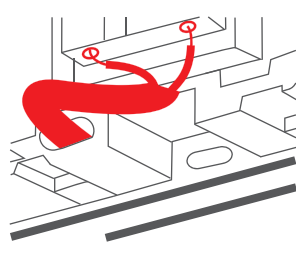

Maximum sound pressure level: 80dB-1m

220V - 240V ~ 50Hz

ED&S Ltd
The Arnold Centre
Paycocke Road
Basildon, Essex
SS14 3EA England
Registered Design
© Honeywell 2016
livesell.honeywell.com

Only connect the pushbutton across terminals 1 and 3 of the chime coil. Do not connect the pushbutton into the 220V supply. 1.75M 1.20M 1.13mm 0.7mm 'B' Max

We recommend installation should be carried out by a qualified electrician. Nous recommandons pour cette installation de vous adresser à un electricien competent. Es wird empfohlen die Installation von einem fachkundigen und zugelassenen Elektriker ausführen zu lassen. Wij raden aan dat de aansluiting uitsluitend wordt door een Elektriker ausführen zu lassen. Vi rekomenderar att installationen utförs av en kvalificerad elektriker. Det anbefales at installation udføres af en kvalificeret elektriker. Suosittelemme, että asennuksen suorittaa ainostaan por un electricista perito. Recomendamos que a instalacia seja efectuada por un electricista experto. Мы рекомендуем, чтобы установка проводилась только специалистами. Рекомендую, aby instalacia zostala prepravdzena przez wykwalifikowanego elektryka.

1.75M	1.20M	1.13mm	0.7mm	'B' Max
1.4mm