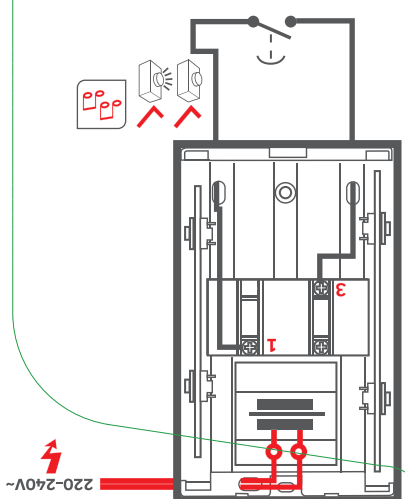

Honeywell

BIG BEN

DOORBELL | GONG | TIMBRE DE PUERTA | CARILLON DE PORTE

Wired | Drahtgebunden | Filaire | Con hilos

INCLUDED | ENTHALTEN | INCLUDES | INCLUIDAS

D3230

Maximum sound pressure level: 80dB-1m

220V - 240V ~ 50Hz

ED&S Ltd
The Arnold Centre
Paycocke Road
Basildon, Essex
SS14 3EA England
Registered Design
© Honeywell 2016
livesell.honeywell.com

Only connect the pushbutton across terminals 1 and 3 of the chime coil. Do not connect the pushbutton into the 220V supply. 1.75M 1.20M 1.13mm 0.7mm 'B' Max

We recommend installation should be carried out by a qualified electrician. Nous recommandons pour cette installation de vous adresser à un electricien competent. Es wird empfohlen die Installation von einem fachkundigen und zugelassenen Elektriker ausführen zu lassen. Wij raden aan dat de aansluiting uitsluitend wordt door een Elektriker ausführen zu lassen. Vi rekomenderar att installationen utförs av en kvalificerad elektriker. Det anbefales at installation udføres af en kvalificeret elektriker. Suosittelemme, että asennuksen suorittaa ainostaan por un electricista perito. Recomendamos que a instalacia seja efectuada por un electricista experto. Мы рекомендуем, чтобы установка проводилась только специалистами. Рекомендую, aby instalacia zostala prepravdzena przez wykwalifikowanego elektryka.

1.75M	1.20M	1.13mm	0.7mm	'B' Max
1.4mm				

DOORBELL | TIMBRE DE PUERTA
CARILLON DE PORTE | CARILLON PER PORTA
GONG | CARRILHÃO DE PORTA | DÖRRSIGNAL
DÖRRKLOCKE | ЗВОНОК С МЕЛОДИЕЙ
KUMISTIN | GONG DO DRZWI

D3230 BIG BEN