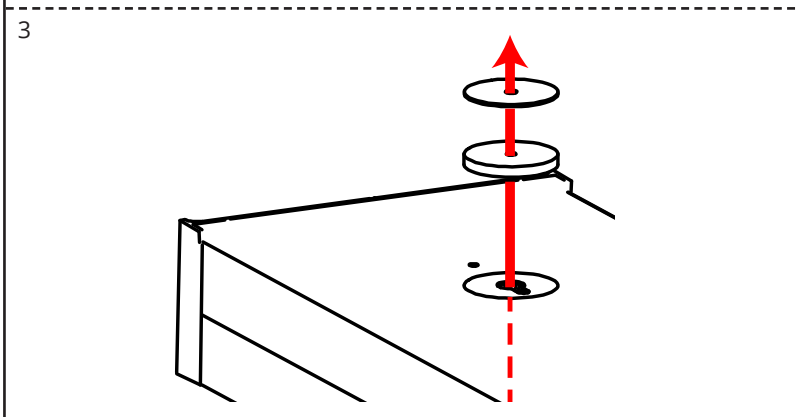

Hurdal	A	B	C	D
600	72mm	600mm	76mm	525mm
1200	72mm	1200mm	76mm	1100mm
1500	72mm	1500mm	76mm	1400mm

Dipswitch settings

Hurdal	200 mA	250 mA	300 mA	350 mA
600	67%	83%	100%	117%
1200	83%	100%	117%	-
1500	63%	75%	88%	100%