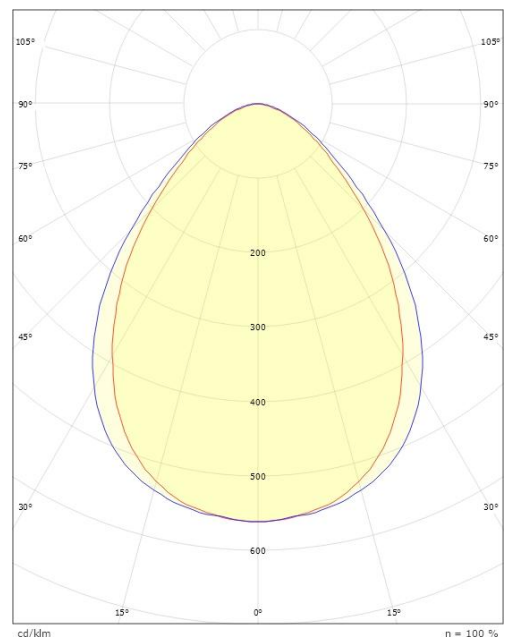

Forpakning

Forpakkingsstørrelse (mm): 1620 x 180 x 70

H (m)	Minor movements		Major movements	
	X1 (m)	Y1 (m)	X2 (m)	Y2 (m)
2.4	1.9	2.9	2.9	4.3
3	2.4	3.6	3.6	5.4

cd/km
 — C0/C180
 — C90/C270

7 0 2 1 9 8 2 1 2 8 1 9 6