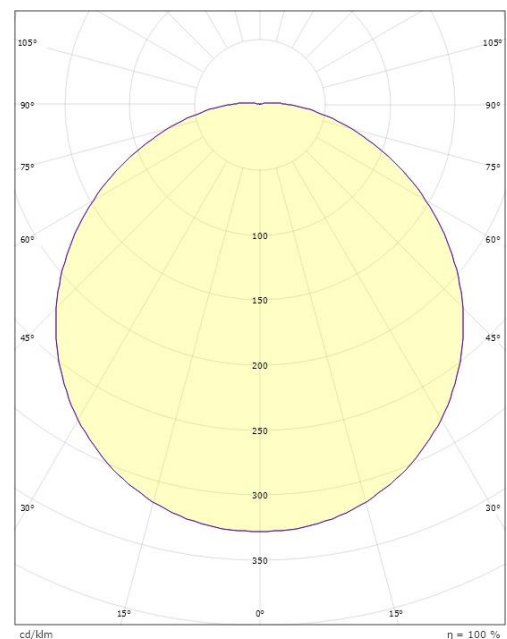

Forpakkingsstørrelse (mm): 340 x 340 x 120

Sensor settings					
1	1	2	3	4	100%
2	●	●	●	●	75%
3	●	●	●	●	50%
4	●	●	●	●	25%
5	●	●	●	●	10%
6	●	●	●	●	Off
1	1	2	3	4	5s
2	●	●	●	●	30s
3	●	●	●	●	1 min
4	●	●	●	●	5 min
5	●	●	●	●	15 min
6	●	●	●	●	30 min
1	1	2	3	4	2 Lux
2	●	●	●	●	5 Lux
3	●	●	●	●	10 Lux
4	●	●	●	●	30 Lux
5	●	●	●	●	50 Lux
6	●	●	●	●	Off