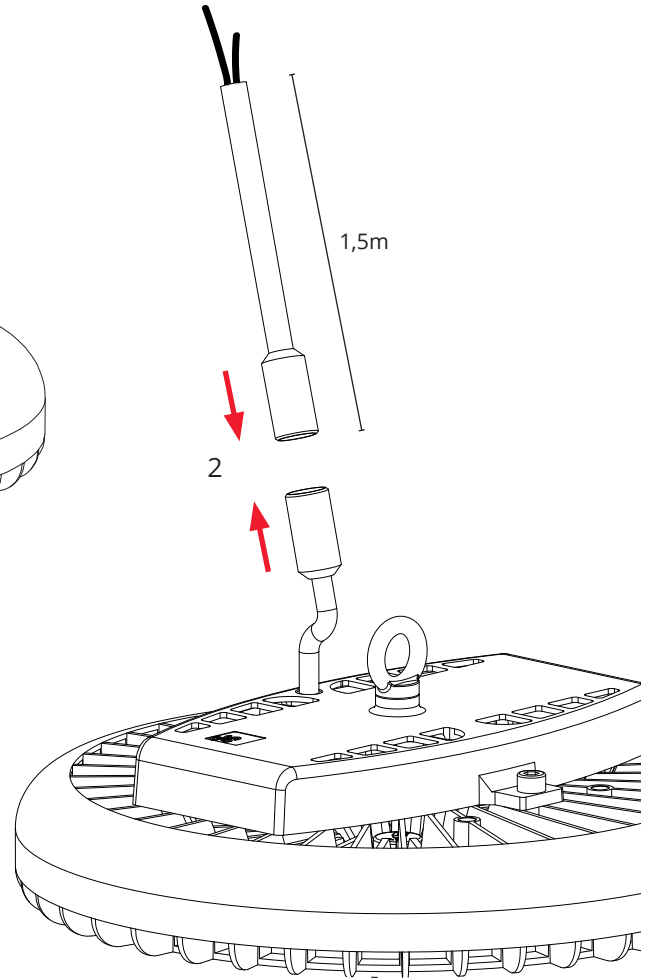

Tovdal

IP65 IK10

220-240V, 50/60Hz

	On/Off		DALI	
Brown	1	Live	1	Live
Black			DA-	DALI
Y/G		Earth		Earth
Blue	N	Neutral	N	Neutral
Grey			DA+	DALI

3: Replaceable control gear by a professional

NO: Kan kun installeres og vedlikeholdes av en registrert installasjonsvirksomhet.

DK: Må kun installeres og vedligeholdes af uddannet elektriker.

SE: Skall installeras och underhållas av behörig elektriker.

EN: Only to be installed and maintained by an authorized electrician.

FR: Doit être installé et maintenu par un électricien qualifié.

NL: Mag alleen geïnstalleerd en onderhouden worden door een bevoegde elektricien.

DE: Dieses Produkt darf nur durch autorisiertes Personal (z.B. Elektro-Installateur) angeschlossen, in Betrieb genommen und gewartet werden.

FI: Asentaa ja huolttaa saa vain valtuutettu sähköasentaja

NO: Skru av strømmen før montering.

DK: Sluk for strømmen inden montering.

SE: Stäng av strömmen innan montering.

EN: Turn off power before installing.

FR: Couper le courant avant l'installation.

NL: Stroom uitschakelen voor u het toestel installeert.

DE: Vor Installationsarbeiten den Strom abschalten.

FI: Sammuta virta ennen kytkemistä

NORWAY

SG Armaturen AS

Skytterheia 25
N-4790 Lillesand

Tel: +47 37 50 03 00
firmapost@sg-as.no
www.sg-as.no

SWEDEN

SG Armaturen AB
Tel: +46 31 81 71 10
info@sg-ab.se
www.sg-ab.se

DENMARK

SG Armaturen A/S
Tel: +45 70 70 72 13
info@sg-as.dk
www.sg-as.dk

GERMANY

SG Leuchten GmbH
Tel: +49 40 23 99 44 59
info@sg-leuchten.de
www.sg-leuchten.de

FINLAND

SG Armaturen Oy
Tel: +358 02 07 30 39 60
info@sg-oy.fi
www.sg-oy.fi

FRANCE

SG Lighting SA/NV
Tel: +33(0) 4 94 93 00 00
info.france@sglighting.fr
www.sglighting.net

BENELUX

SG Lighting SA/NV
Tel: +32(0) 15 20 72 71
info.benelux@sglighting.net
www.sglighting.net

SWITZERLAND

SG Leuchten SA
Tel: + +41 44 868 20 00
info@sg-leuchten.ch
sg-leuchten.ch

INTERNATIONAL

SG Lighting Co Ltd.
Tel: +86 769 88 49 20 88
cindy@sgdgc.com
www.sg-as.com