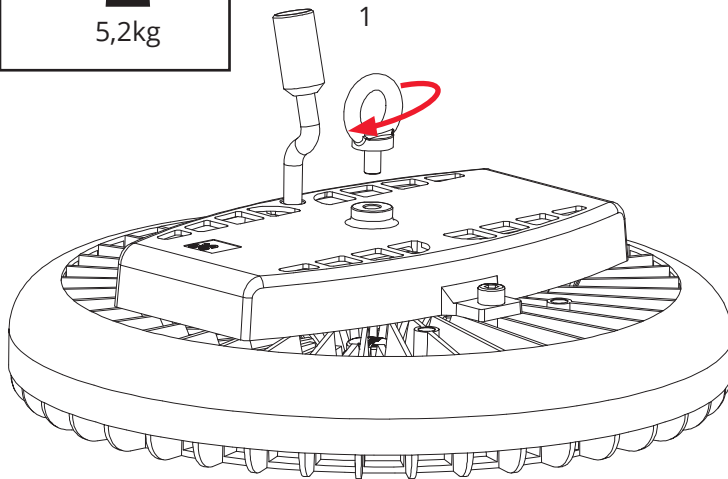

Tovdal

IP65 IK10

220-240V, 50/60Hz

	On/Off		DALI	
Brown	1	Live	1	Live
Black			DA-	DALI
Y/G		Earth		Earth
Blue	N	Neutral	N	Neutral
Grey			DA+	DALI

3: Replaceable control gear by a professional

NO: Kan kun installeres og vedlikeholdes av en registrert installasjonsvirksomhet.

DK: Må kun installeres og vedligeholdes af uddannet elektriker.

SE: Skall installeras och underhållas av behörig elektriker.

EN: Only to be installed and maintained by an authorized electrician.

FR: Doit être installé et maintenu par un électricien qualifié.

NL: Mag alleen geïnstalleerd en onderhouden worden door een bevoegde elektricien.

DE: Dieses Produkt darf nur durch autorisiertes Personal (z.B. Elektro-Installateur) angeschlossen, in Betrieb genommen und gewartet werden.

FI: Asentaa ja huolttaa saa vain valtuutettu sähköasentaja

NO: Skru av strømmen før montering.

DK: Sluk for strømmen inden montering.

SE: Stäng av strömmen innan montering.

EN: Turn off power before installing.

FR: Couper le courant avant l'installation.

NL: Stroom uitschakelen voor u het toestel installeert.

DE: Vor Installationsarbeiten den Strom abschalten.

FI: Sammuta virta ennen kytkemistä

NORWAY

SG Armaturen AS

Skytterheia 25
N-4790 Lillesand

Tel: +47 37 50 03 00
firmapost@sg-as.no
www.sg-as.no

SWEDEN

SG Armaturen AB
Tel: +46 31 81 71 10
info@sg-ab.se
www.sg-ab.se

DENMARK

SG Armaturen A/S
Tel: +45 70 70 72 13
info@sg-as.dk
www.sg-as.dk

GERMANY

SG Leuchten GmbH
Tel: +49 40 23 99 44 59
info@sg-leuchten.de
www.sg-leuchten.de

FINLAND

SG Armaturen Oy
Tel: +358 02 07 30 39 60
info@sg-oy.fi
www.sg-oy.fi

FRANCE

SG Lighting SA/NV
Tel: +33(0) 4 94 93 00 00
info.france@sglighting.fr
www.sglighting.net

BENELUX

SG Lighting SA/NV
Tel: +32(0) 15 20 72 71
info.benelux@sglighting.net
www.sglighting.net

SWITZERLAND

SG Leuchten SA
Tel: + +41 44 868 20 00
info@sg-leuchten.ch
sg-leuchten.ch

INTERNATIONAL

SG Lighting Co Ltd.
Tel: +86 769 88 49 20 88
cindy@sgdgc.com
www.sg-as.com