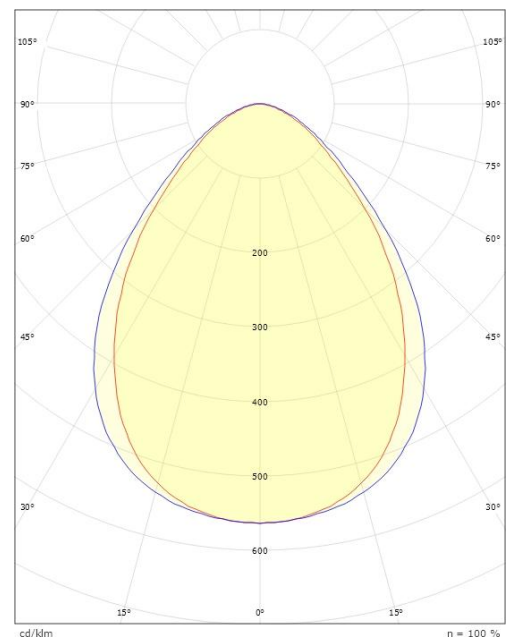

Forpakning

Forpakkingsstørrelse (mm): 1620 x 180 x 70

H (m)	Minor movements		Major movements	
	X1 (m)	Y1 (m)	X2 (m)	Y2 (m)
2.4	1.9	2.9	2.9	4.3
3	2.4	3.6	3.6	5.4

cd/km
— C0/C180
— C90/C270

$\eta = 100\%$

7 0 2 1 9 8 2 1 2 8 1 8 9