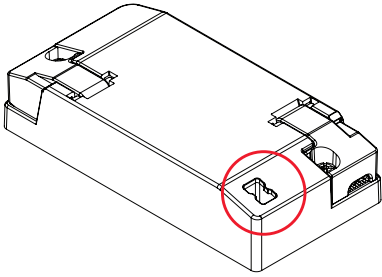

Dipswitch

Rax Soft 150 Satin Asymmetric 1600lm	mA	200	250	300	350	400	450
	lm	57%	71%	86%	100%	111%	125%