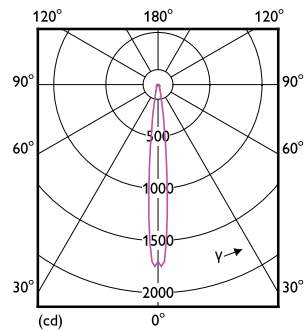

Målskisse

Product	D	C
MAS ExpertColor 10.8-50W 927 AR111 9D	111 mm	61 mm

Fotometriske data

Accent Lighting Spots - MAS ExpertColor 10.8-50W 927 AR111 9D

Light Distribution Diagram - MAS ExpertColor 10.8-50W 927 AR111 9D