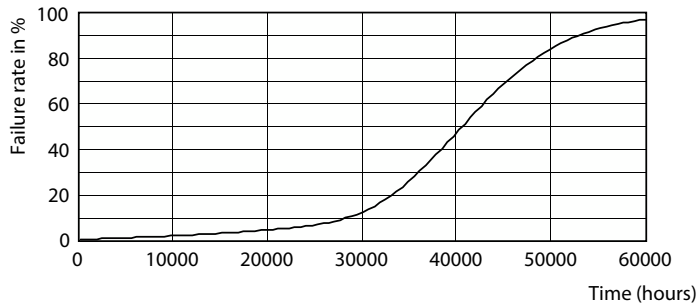

Levetid

Life Expectancy Diagram - MAS ExpertColor 10.8-50W 927 AR111 9D