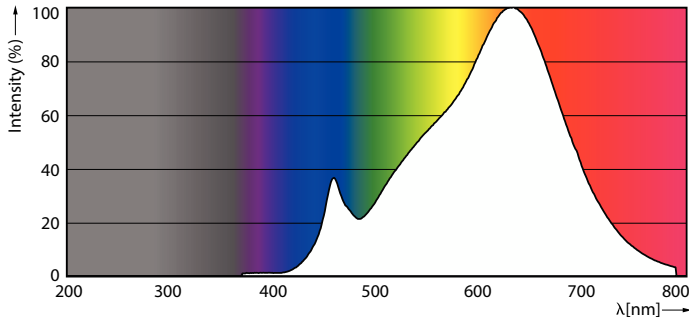

Målskisse

Product	D	C
MAS ExpertColor 10.8-50W 927 AR111 9D	111 mm	61 mm

Fotometriske data

Accent Lighting Spots - MAS ExpertColor 10.8-50W 927 AR111 9D

Light Distribution Diagram - MAS ExpertColor 10.8-50W 927 AR111 9D

MASTER LEDspot ExpertColor AR111

Fotometriske data

Spectral Power Distribution Colour - MAS ExpertColor 10.8-50W 927 AR111 9D

Levetid

Life Expectancy Diagram - MAS ExpertColor 10.8-50W 927 AR111 9D

Lumen Maintenance Diagram - MAS ExpertColor 10.8-50W 927 AR111 9D