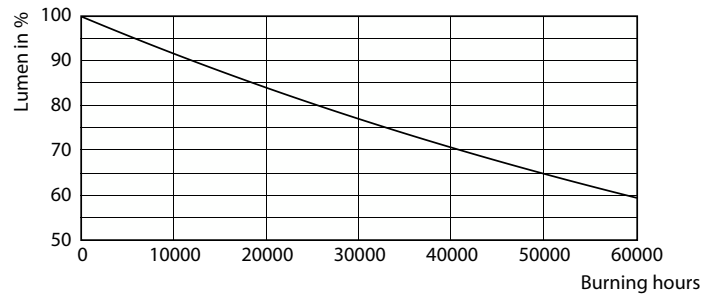

MASTER LEDspot ExpertColor AR111

Fotometriske data

Spectral Power Distribution Colour - MAS ExpertColor 10.8-50W 927 AR111 9D

Levetid

Life Expectancy Diagram - MAS ExpertColor 10.8-50W 927 AR111 9D

Lumen Maintenance Diagram - MAS ExpertColor 10.8-50W 927 AR111 9D