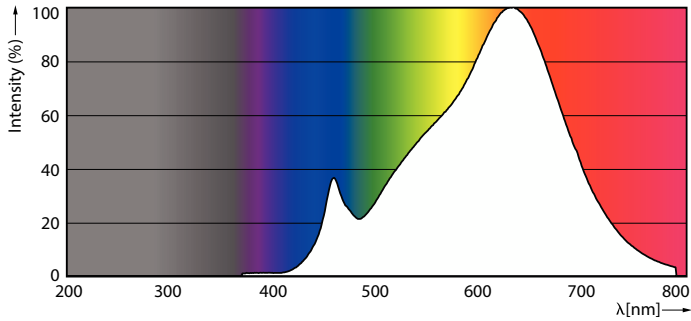

Målskisse

Product	D	C
MAS ExpertColor 10.8-50W 927 AR111 40D	111 mm	61 mm

Fotometriske data

Light Distribution Diagram - MAS ExpertColor 10.8-50W 927 AR111 40D

Accent Lighting Spots - MAS ExpertColor 10.8-50W 927 AR111 40D

MASTER LEDspot ExpertColor AR111

Fotometriske data

Spectral Power Distribution Colour - MAS ExpertColor 10.8-50W 927 AR111 40D

Levetid

Life Expectancy Diagram - MAS ExpertColor 10.8-50W 927 AR111 40D

Lumen Maintenance Diagram - MAS ExpertColor 10.8-50W 927 AR111 40D