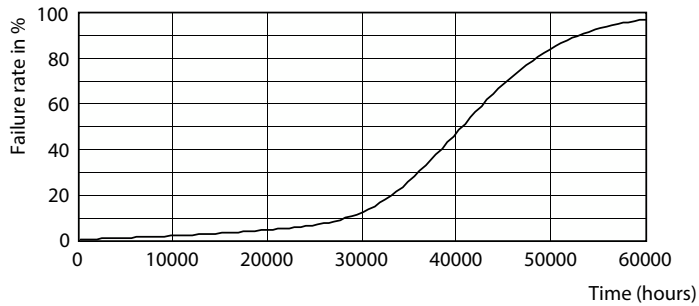

Levetid

Life Expectancy Diagram - MAS ExpertColor 10.8-50W 927 AR111 40D