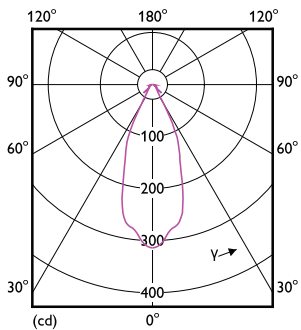

Målskisse

Product	D	C
MAS ExpertColor 10.8-50W 927 AR111 40D	111 mm	61 mm

Fotometriske data

Light Distribution Diagram - MAS ExpertColor 10.8-50W 927 AR111 40D

Accent Lighting Spots - MAS ExpertColor 10.8-50W 927 AR111 40D