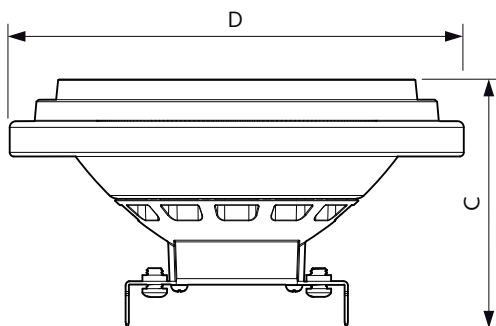

Målskisse

Product	D	C
MAS ExpertColor 10.8-50W 927 AR111 40D	111 mm	61 mm

Fotometriske data

Light Distribution Diagram - MAS ExpertColor 10.8-50W 927 AR111 40D

Accent Lighting Spots - MAS ExpertColor 10.8-50W 927 AR111 40D