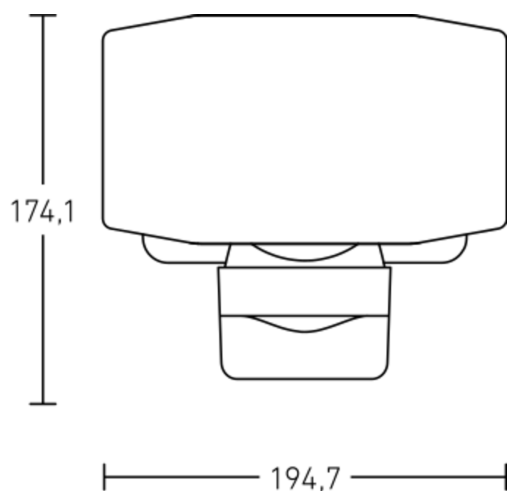

LED floodlight without sensor

XLED Protect

without motion detector - anthracite
EAN 4007841 090029
Article number 090029

Function description

Technical specifications

Dimensions (L x W x H)	195 x 195 x 174 mm
With lamp	Yes, LED lamp
With motion detector	No
Manufacturer's Warranty	5 years
Version	without motion detector - anthracite
PU1, EAN	4007841090029
Application, place	Outdoors
Application, room	garden, front door, courtyard & driveway, all round the building, terrace / balcony
Colour	Anthracite
Includes corner wall mount	No
Installation site	wall
Installation	Wall, Surface wiring
Impact resistance	IK03
IP-rating	IP54
Protection class	II
Ambient temperature	-20 – 40 °C
Cover material	Plastic, opal

Mains power supply	220 – 240 V / 50 – 60 Hz
Photo-cell controller	No
Luminous flux total product	1642 lm
Measured luminous flux (360°)	1642 lm
Total product efficiency	121 lm/W
Colour temperature	3000 K
Lamp	LED cannot be replaced
Service life LED L70B50 (25°)	> 60000 h
Soft light start	No
Basic light level function	No
Main light adjustable	No
Interconnection	No
Output	13,6 W
Colour Rendering Index CRI	= 82
R9-Farb wiedergabeindex	18
Product category	LED floodlight without sensor

LED floodlight without sensor

XLED Protect

without motion detector - anthracite
EAN 4007841 090029
Article number 090029

Accessories

EAN 4007841 053086

Corner wall mount XLED Home 2/ Pro 240

EAN 4007841 055875

Corner wall mount XLED home 2/ PRO 240

EAN 4007841 055615

Corner wall mount XLED home 2/ PRO 240

Dimension Drawing 1

Dimension Drawing 2

Circuit diagram