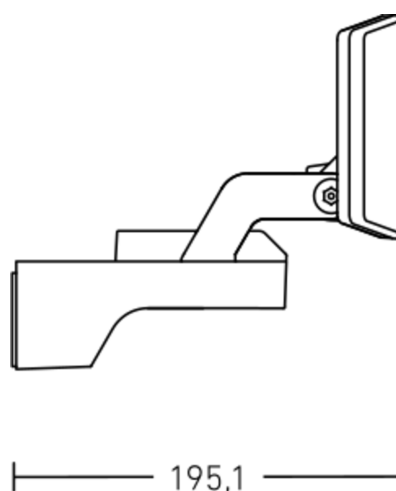

LED floodlight without sensor

XLED Protect

without motion detector - anthracite
EAN 4007841 090029
Article number 090029

Function description

Technical specifications

Dimensions (L x W x H)	195 x 195 x 174 mm
With lamp	Yes, LED lamp
With motion detector	No
Manufacturer's Warranty	5 years
Version	without motion detector - anthracite
PU1, EAN	4007841090029
Application, place	Outdoors
Application, room	garden, front door, courtyard & driveway, all round the building, terrace / balcony
Colour	Anthracite
Includes corner wall mount	No
Installation site	wall
Installation	Wall, Surface wiring
Impact resistance	IK03
IP-rating	IP54
Protection class	II
Ambient temperature	-20 – 40 °C
Cover material	Plastic, opal

Corner wall mount XLED home 2/ PRO 240

EAN 4007841 055615

Corner wall mount XLED home 2/ PRO 240

Dimension Drawing 1

Dimension Drawing 2

Circuit diagram