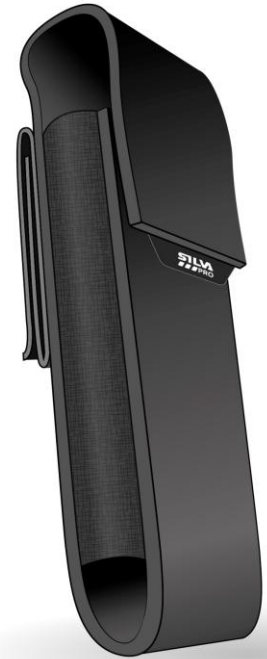

# Silva PRO Flashlight Holster

---

- Belt Holster to Zoomlight and Gearlight
- Velcro lock
- Material: Polyester
- 60g

**SILVA**  
**/// PRO**