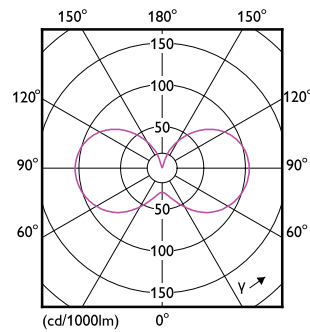

Light Distribution Diagram - CorePro LEDcapsule 3.7-40W ND G9 830