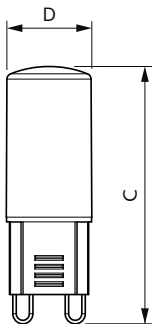

CorePro LEDcapsule MV

Kontroller og dimming

Kan dimmes	Nei

Mekanikk og innfatning

Lyspæreoverflate	Matt
Lyspæremateriale	Plast
Lyspæreform	G9

Godkjenning og bruksområde

Energieffektivitet, klasse	E
Egnet til effektbelysning	Nei
Energiforbruk kWh/1000 t	4 kWh
EPREL-registreringsnummer	1932581
I samsvar med EU RoHS	Ja
EyeComfort	Ja

Bruksforhold

Kan produktet brukes i lukkede armaturer?	No

Produktdata

Produktnavn for bestilling	CorePro LEDcapsule 3.7-40W ND G9 830
Fullstendig produktnavn	CorePro LEDcapsule 3.7-40W ND G9 830
Full EOC	872016930187000
Bestillingskode	929003790902
Materialenr. (12NC)	929003790902
Antall – per pakke	1
Nettvekt (stykk)	0,009 kg
EAN/UPC – produkt/boks	8720169301870
SAP-teller – pakker per utvendige	12
EAN/UPC – boks	8720169301887

Målskisse

Product	D	C
CorePro LEDcapsule 3.7-40W ND G9 830	16 mm	52 mm