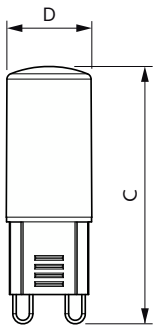

CorePro LEDcapsule MV

Kontroller og dimming

Kan dimmes	Nei

Mekanikk og innfatning

Lyspæreoverflate	Matt
Lyspæremateriale	Plast
Lyspæreform	G9

Godkjenning og bruksområde

Energieffektivitet, klasse	E
Egnet til effektbelysning	Nei
Energiforbruk kWh/1000 t	4 kWh
EPREL-registreringsnummer	1932584
I samsvar med EU RoHS	Ja
EyeComfort	Ja

Bruksforhold

Kan produktet brukes i lukkede armaturer?	No

Produktdata

Produktnavn for bestilling	CorePro LEDcapsule 3.7-40W ND G9 827
Fullstendig produktnavn	CorePro LEDcapsule 3.7-40W ND G9 827
Full EOC	872016930185600
Bestillingskode	929003790802
Materialenr. (12NC)	929003790802
Antall – per pakke	1
Nettvekt (stykk)	0,009 kg
EAN/UPC – produkt/boks	8720169301856
SAP-teller – pakker per utvendige	12
EAN/UPC – boks	8720169301863

Målskisse

Product	D	C
CorePro LEDcapsule 3.7-40W ND G9 827	16 mm	52 mm