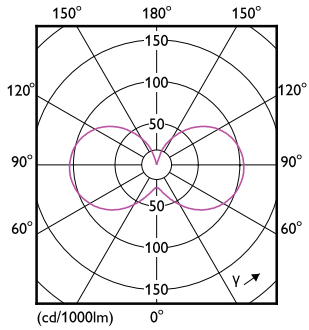

CorePro LEDcapsule MV

Fotometriske data

Light Distribution Diagram - CorePro LEDcapsule 3.7-40W ND G9 827