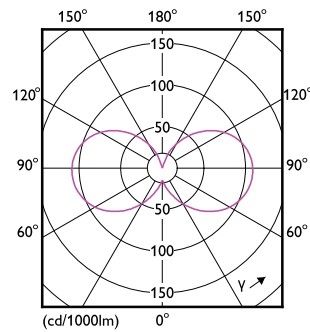

Målskisse

Product	D	C
CorePro LEDcapsule 1.9-25W ND G9 830	14 mm	43 mm

Fotometriske data

General uniform lighting - CorePro LEDcapsule 1.9-25W ND G9 830

Light Distribution Diagram - CorePro LEDcapsule 1.9-25W ND G9 830