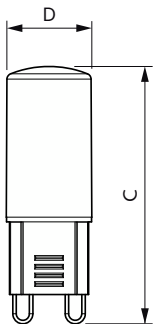

Målskisse

Product	D	C
CorePro LEDcapsule 1.9-25W ND G9 830	14 mm	43 mm

Fotometriske data

General uniform lighting - CorePro LEDcapsule 1.9-25W ND G9 830

Light Distribution Diagram - CorePro LEDcapsule 1.9-25W ND G9 830