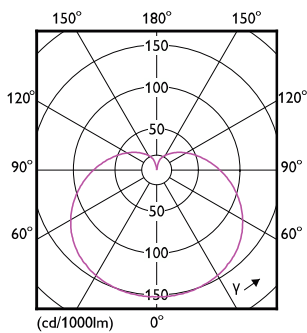

Målskisse

Product	D	C
CorePro LEDbulb DIM 8-60W A60 E27 5CCT	60 mm	115 mm

Fotometriske data

Light Distribution Diagram - CorePro LEDbulb DIM 8-60W A60 E27 5CCT

General uniform lighting - CorePro LEDbulb DIM 8-60W A60 E27 5CCT