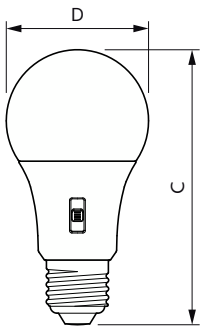

Målskisse

Product	D	C
CorePro LEDbulb DIM 8-60W A60 E27 5CCT	60 mm	115 mm

Fotometriske data

Light Distribution Diagram - CorePro LEDbulb DIM 8-60W A60 E27 5CCT

General uniform lighting - CorePro LEDbulb DIM 8-60W A60 E27 5CCT