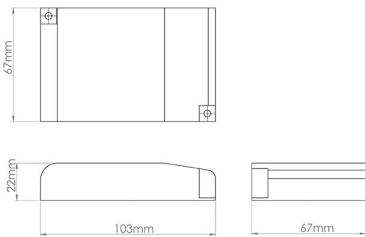

SENSE 700mA /3000lm DRIVER DALI