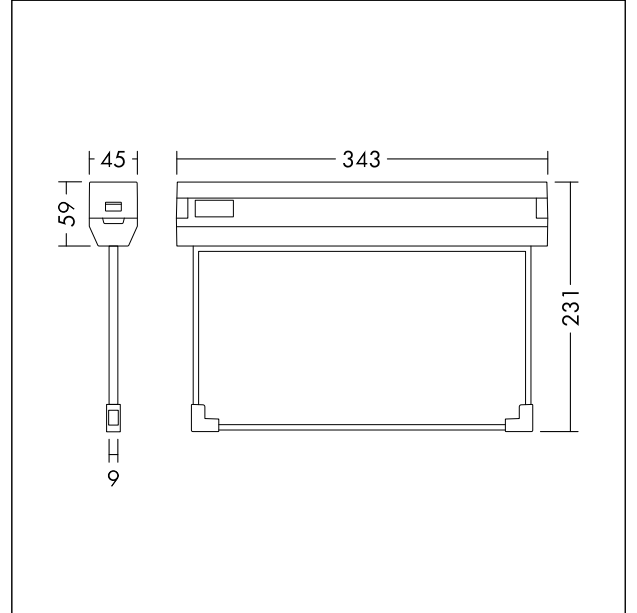

Exit Sign, Visibility 30M

LED Escape sign luminaire with local battery supply for 3 hour emergency lighting with Manual- and SelfTest(Autotest) function, Viewing range up to 30m, Compliant with DIN EN 1838 and DIN4844-1, easy to install with all in one mounting bracket for ceiling, wall, 90° mounting, including 4 pictograms (up, down, left, right), display of luminaire status via status LED, Lifetime: 50.000hrs @L80, protection class: IP40, Impact strength: IK03, Maintained and non-maintained mode, battery: LiFePO4 3,2V 1,5Ah, initial charging period: 24 hours. Dimensions: 343 x 45 x 231 mm, weight: 0.98 kg.

TE\_NINA\_F\_PERSP.jpg

TE\_NINA\_M\_30M.wmf

Light Distribution

STD - standard

TE\_NINA\_30M\_SELFTEST\_E3\_LIFEPO4.ltd

- Light Source: LED
- Luminaire luminous flux\*: 70 lm
- Total emergency luminous flux: 16 lm
- Luminaire efficacy\*: 14 lm/W
- Colour Rendering Index min.: 80
- Correlated colour temperature\*: 5700 Kelvin
- Chromaticity tolerance (initial MacAdam): 5
- Rated median useful life\*: L80 50000 h at 25 °C
- Luminaire input power\*: 5.1 W Power factor = 0.5
- Standby Power\*: 0.25 W
- Charging power: 1.1 W
- Dimming: Fixed output
- Service life rating: 3 h
- Maintenance category CIE 97: D - Enclosed IP2X