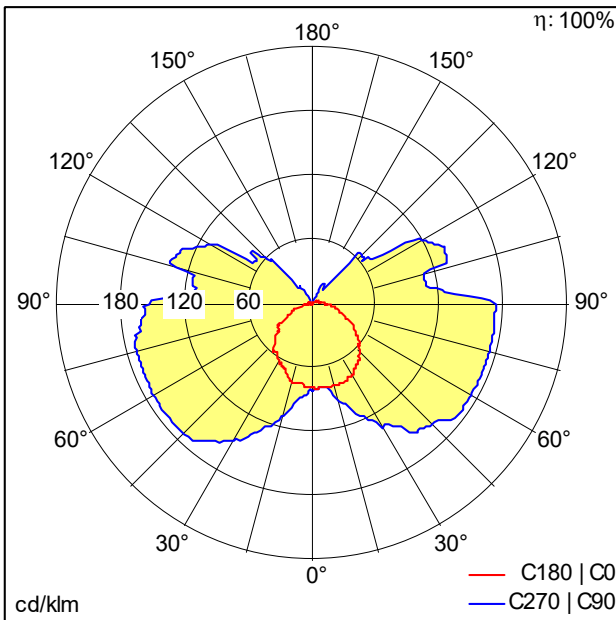

Exit Sign, Visibility 30M

LED Escape sign luminaire with local battery supply for 3 hour emergency lighting with Manual- and SelfTest(Autotest) function, Viewing range up to 30m, Compliant with DIN EN 1838 and DIN4844-1, easy to install with all in one mounting bracket for ceiling, wall, 90° mounting, including 4 pictograms (up, down, left, right), display of luminaire status via status LED, Lifetime: 50.000hrs @L80, protection class: IP40, Impact strength: IK03, Maintained and non-maintained mode, battery: LiFePO4 3,2V 1,5Ah, initial charging period: 24 hours. Dimensions: 343 x 45 x 231 mm, weight: 0.98 kg.

TE\_NINA\_F\_PERSP.jpg

TE\_NINA\_M\_30M.wmf

Light Distribution

STD - standard

TE\_NINA\_30M\_SELFTEST\_E3\_LIFEPO4.ltd

- Light Source: LED
- Luminaire luminous flux\*: 70 lm
- Total emergency luminous flux: 16 lm
- Luminaire efficacy\*: 14 lm/W
- Colour Rendering Index min.: 80
- Correlated colour temperature\*: 5700 Kelvin
- Chromaticity tolerance (initial MacAdam): 5
- Rated median useful life\*: L80 50000 h at 25 °C
- Luminaire input power\*: 5.1 W Power factor = 0.5
- Standby Power\*: 0.25 W
- Charging power: 1.1 W
- Dimming: Fixed output
- Service life rating: 3 h
- Maintenance category CIE 97: D - Enclosed IP2X

All values marked with an \* are rated values. Connected electrical load and luminous flux are subject to an initial tolerance of +/- 10%, the most similar colour temperature is subject to an initial tolerance of +/- 150K. Unless stated otherwise, the values apply to an ambient temperature of 25°C.