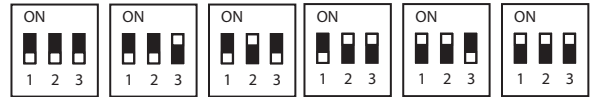

Dipswitch

Rax Soft 200 Satin 1600lm	mA	200	250	300	350	400	450
	lm	67%	84%	100%	116%	129%	145%

UGR <19